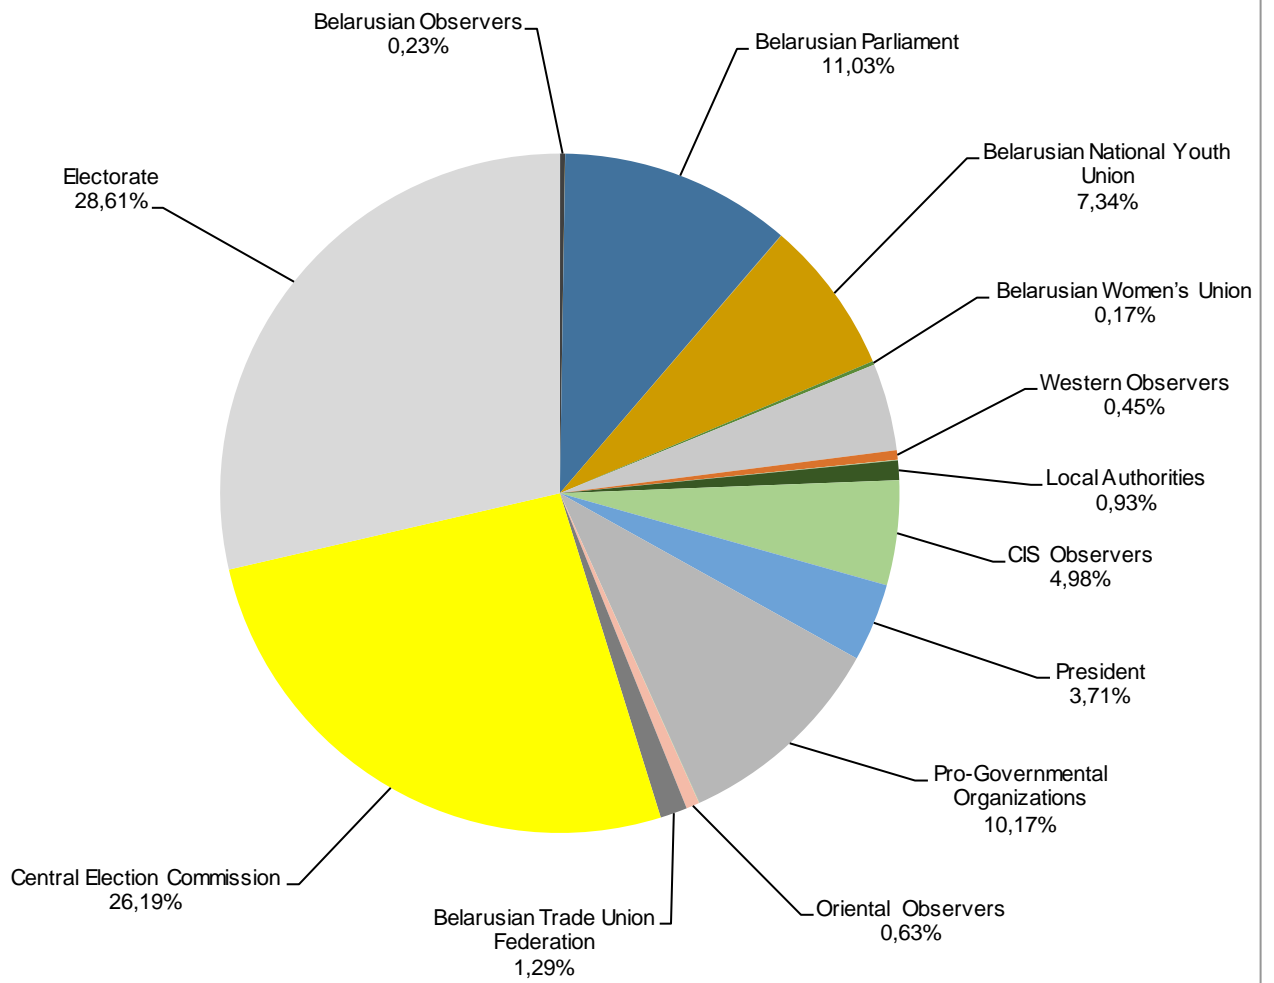

Radyjofakt (Radiofact) on the 1st Channel of the National Radio

Measured in hours, minutes, seconds (0:02:45)

Radyjofakt (Radiofact) on the 1st Channel of the National Radio

Belarus Segodnya (Belarus Today)

Measured in cm2

Belarus Segodnya (Belarus Today)

ZVIAZDA

Measured in cm2

ZVIAZDA

The Komsomolskaya Pravda v Belorussii (YCL Truth in Belarus)

Measured in cm2

The Komsomolskaya Pravda v Belorussii (YCL Truth in Belarus)