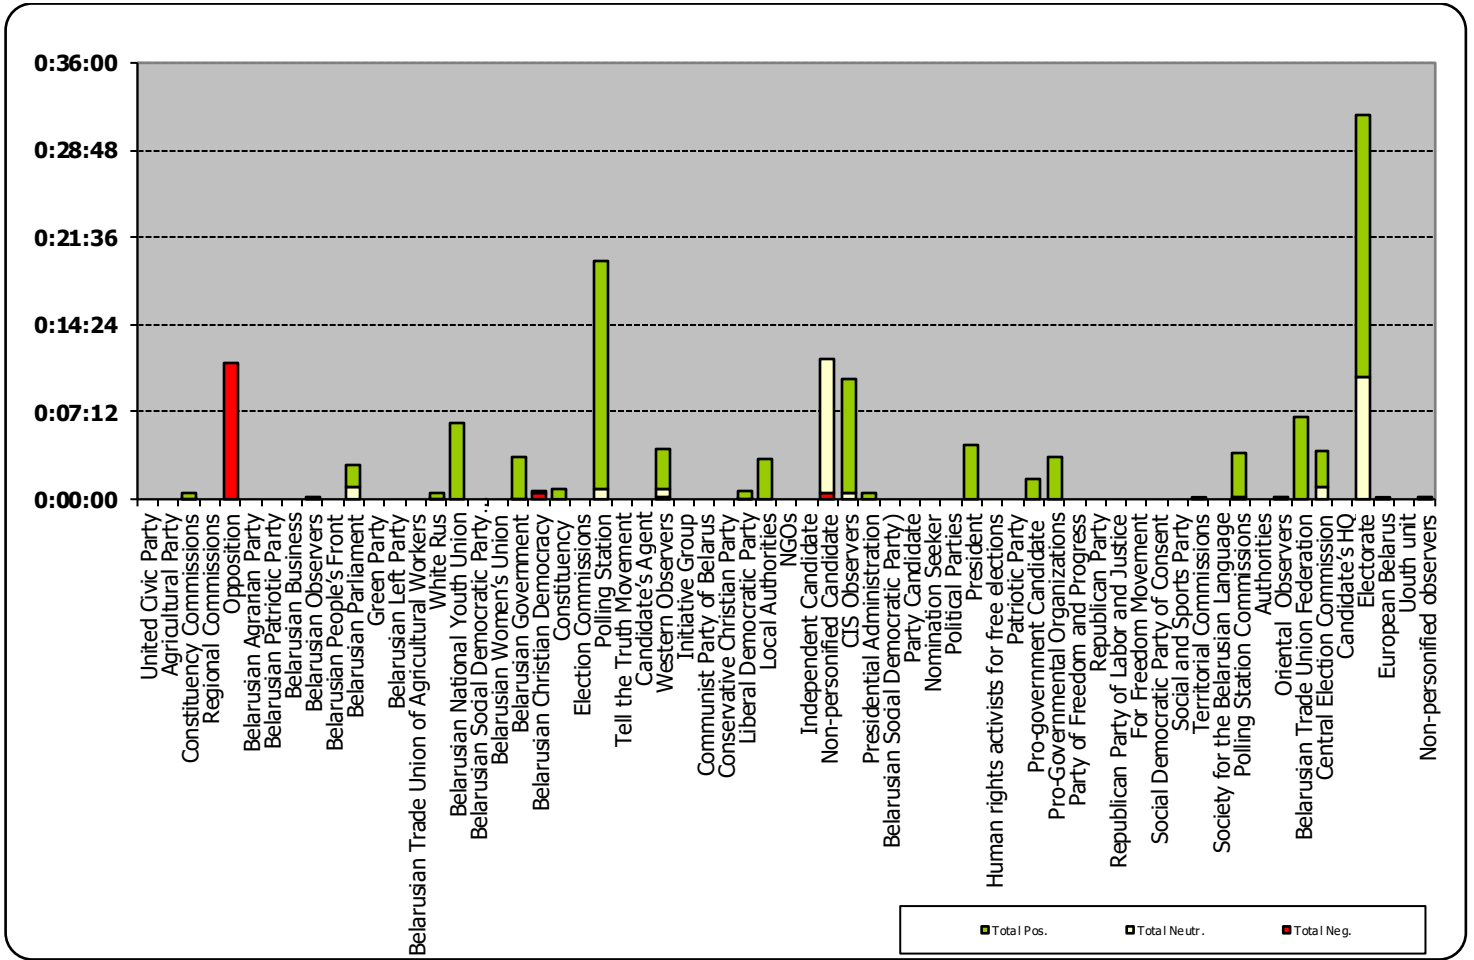

Беларусь 1 / ПАНАРАМА