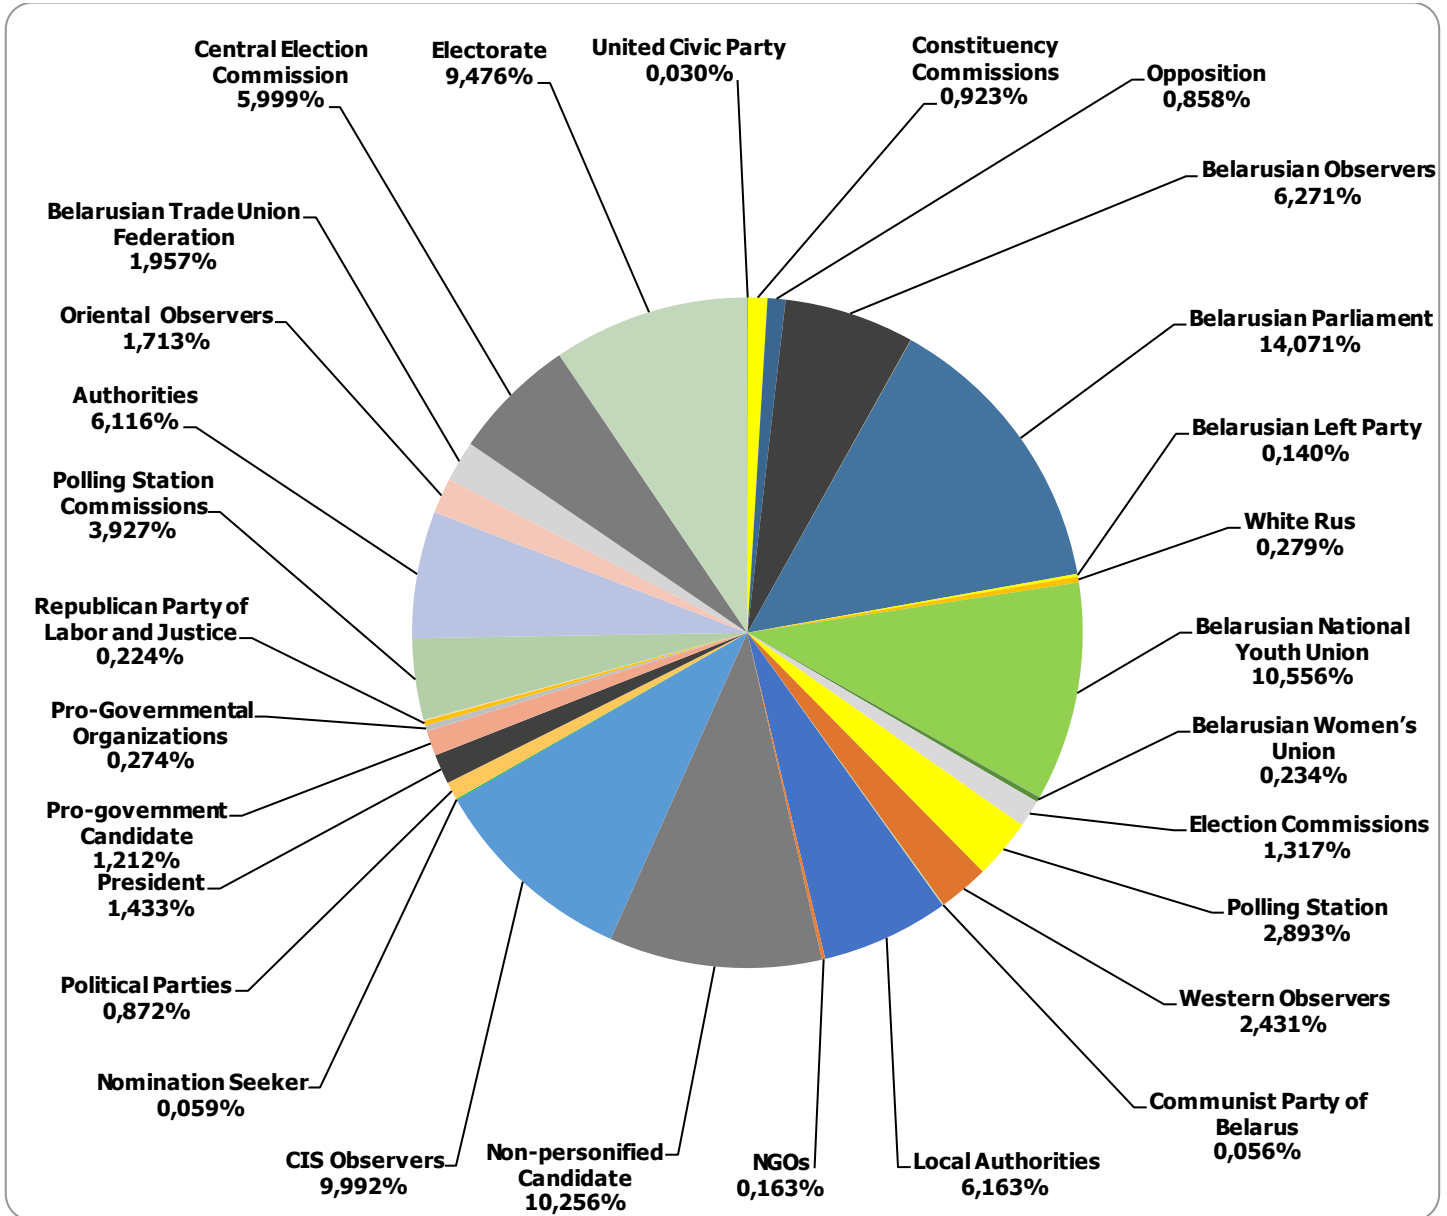

BELARUSIAN PARLAMENT ELECTIONS 2019

16.09 - 16.11.2019

BELTA.BY

Measured in number of characters

BELTA.BY

TUT.BY

Measured in number of characters

Glavny Efir (Most Important Air) weekly programme on Belarus 1 TV station

Measured in hours, minutes, seconds (0:02:45)

Glavny Efir (Most Important Air) weekly programme on Belarus 1 TV station

Panorama (Panorama) news programme on Belarus 1 TV station

Measured in hours, minutes, seconds (0:02:45)

Nashi Novosti (Our News) news programme on ONT TV station

Naviny-rehijon (Regional News) of the Mahiloŭ Regional TV

Measured in hours, minutes, seconds (0:02:45)

Naviny-rehijon (Regional News) of the Mahiloŭ Regional TV

Radyjofakt (Radiofact) on the 1st Channel of the National Radio

Measured in hours, minutes, seconds (0:02:45)

Radyjofakt (Radiofact) on the 1st Channel of the National Radio

Belarus Segodnya (Belarus Today)