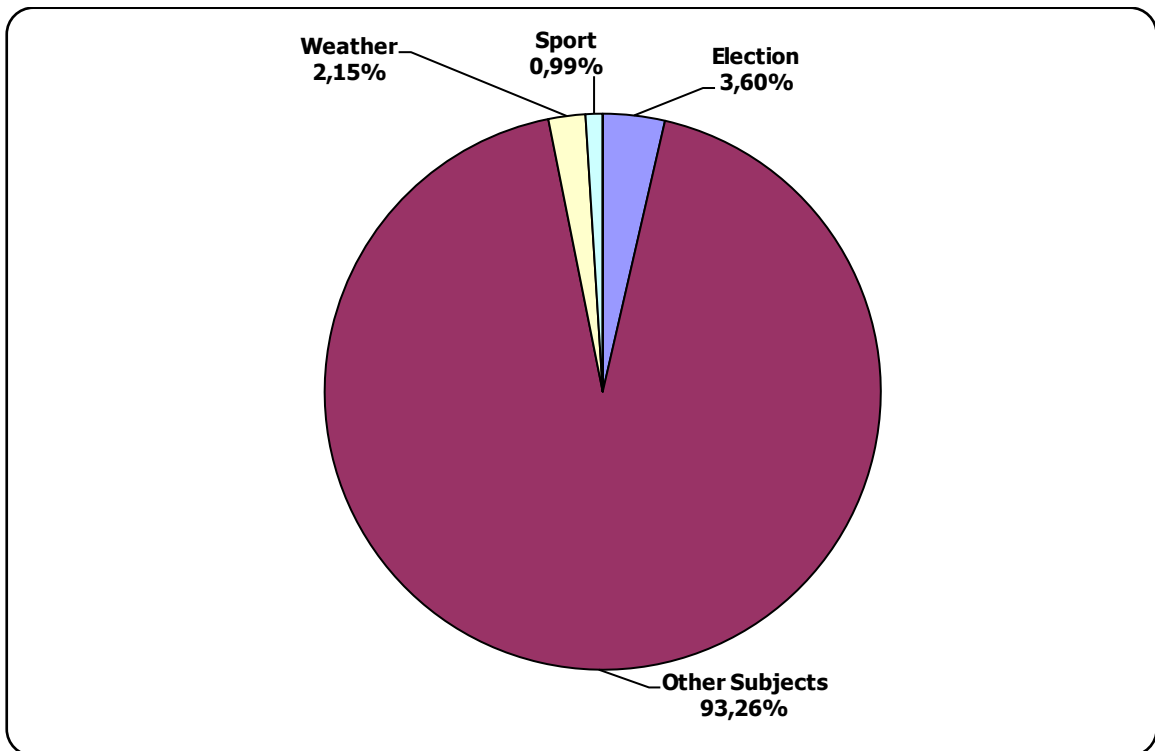

“Kontury” programme on ONT TV station