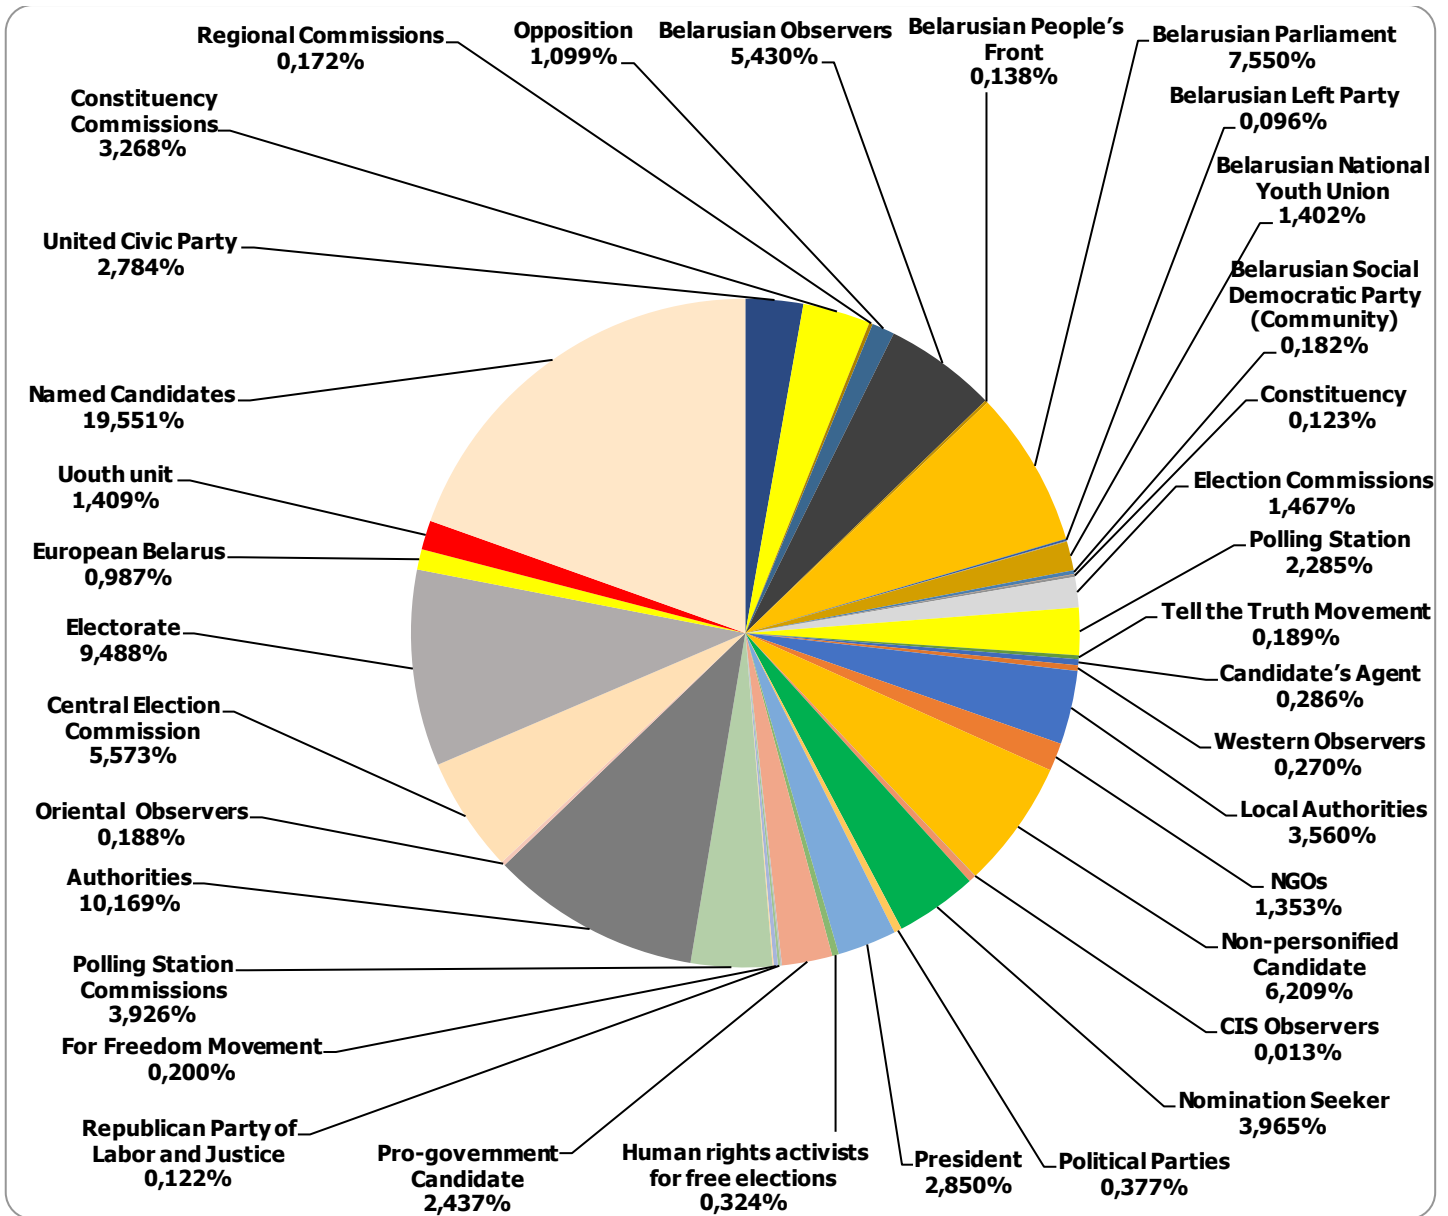

BELARUSIAN PARLAMENT ELECTIONS 2019

16.09 - 16.11.2019

BELTA.BY

Measured in number of characters

BELTA.BY

TUT.BY

Measured in number of characters

Glavny Efir (Most Important Air) weekly programme on Belarus 1 TV station

Measured in hours, minutes, seconds (0:02:45)

Glavny Efir (Most Important Air) weekly programme on Belarus 1 TV station

Panorama (Panorama) news programme on Belarus 1 TV station

Measured in hours, minutes, seconds (0:02:45)

Nashi Novosti (Our News) news programme on ONT TV station

Naviny-rehijon (Regional News) of the Mahiloŭ Regional TV

Measured in hours, minutes, seconds (0:02:45)

Naviny-rehijon (Regional News) of the Mahiloŭ Regional TV

Radyjofakt (Radiofact) on the 1st Channel of the National Radio

Measured in hours, minutes, seconds (0:02:45)

Radyjofakt (Radiofact) on the 1st Channel of the National Radio

Belarus Segodnya (Belarus Today)