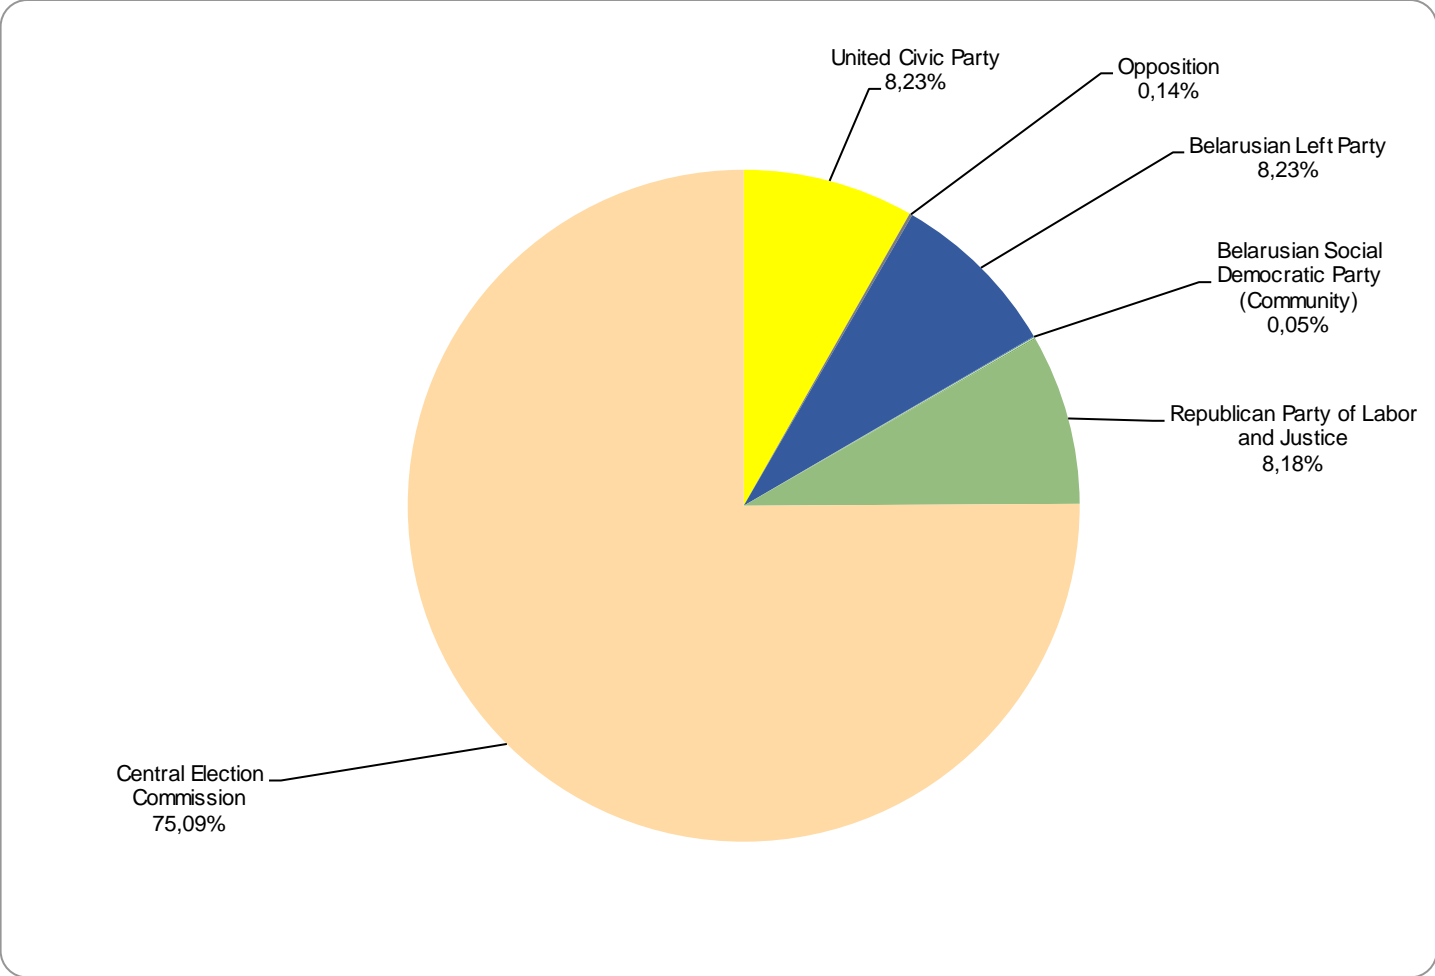

Measured in cm2

Belarus Segodnya (Belarus Today)

ZVIAZDA

Measured in cm2

ZVIAZDA

The Komsomolskaya Pravda v Belorussii (YCL Truth in Belarus)

Measured in cm2

The Komsomolskaya Pravda v Belorussii (YCL Truth in Belarus)