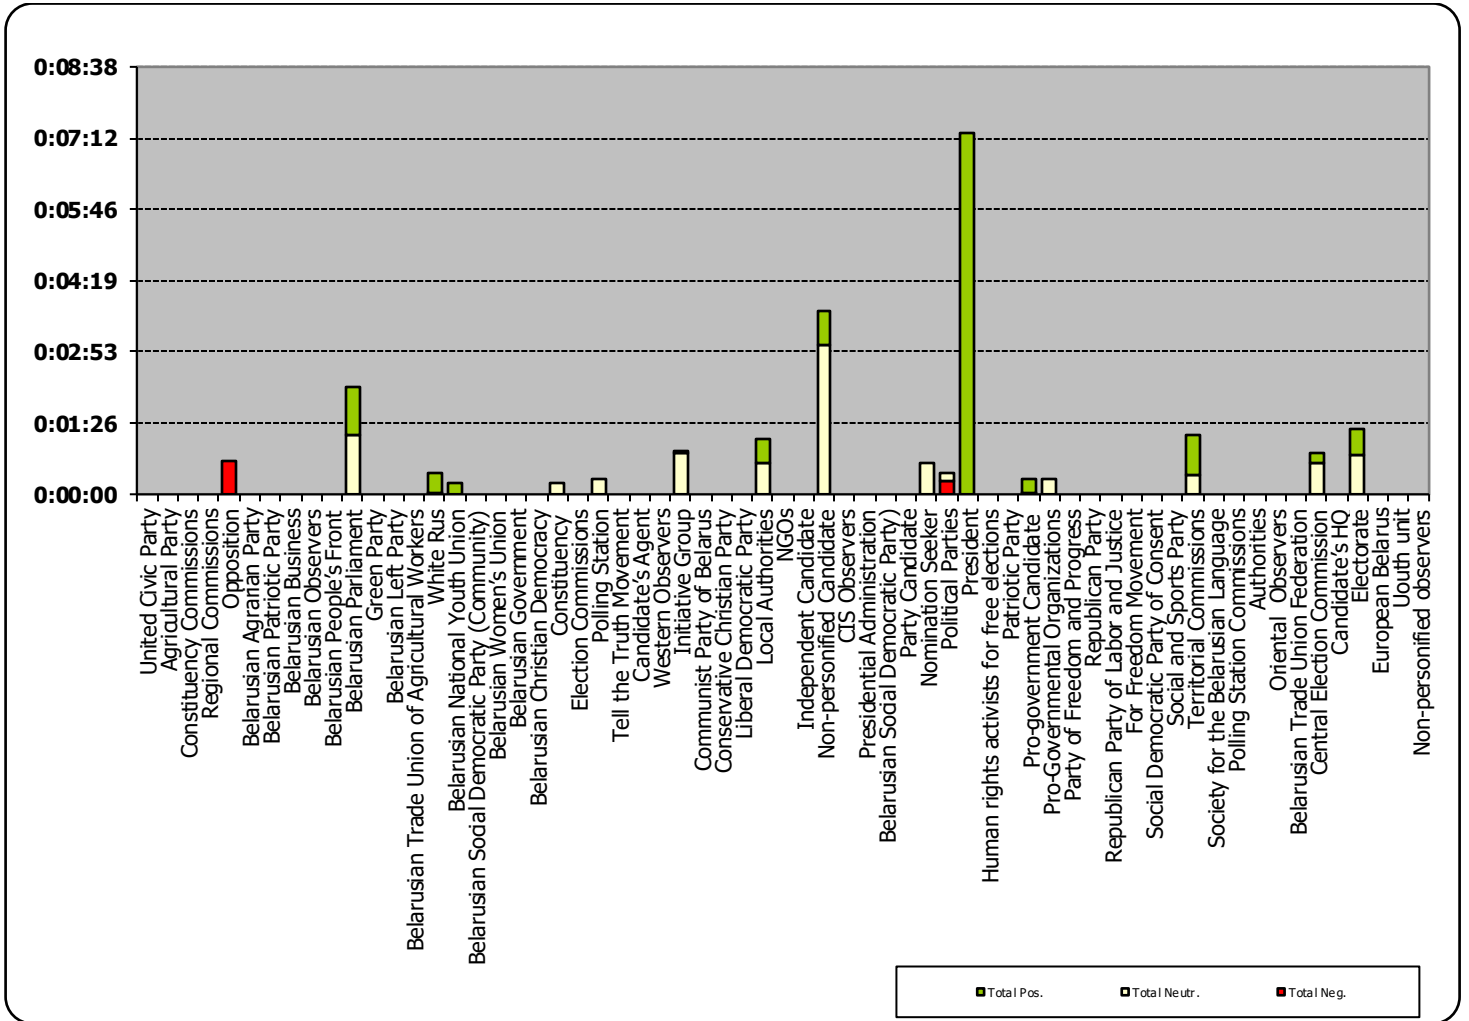

Беларусь 1 / ПАНАРАМА

“Kontury” programme on ONT TV station

Measured in hours, minutes, seconds (0:02:45)

“Kontury” programme on ONT TV station

Nashi Novosti (Our News) news programme on ONT TV station

Measured in hours, minutes, seconds (0:02:45)

Nashi Novosti (Our News) news programme on ONT TV station

Naviny-rehijon (Regional News) of the Mahiloŭ Regional TV

Measured in hours, minutes, seconds (0:02:45)

Naviny-rehijon (Regional News) of the Mahiloŭ Regional TV

Radyjofakt (Radiofact) on the 1st Channel of the National Radio

Measured in hours, minutes, seconds (0:02:45)

Radyjofakt (Radiofact) on the 1st Channel of the National Radio

Belarus Segodnya (Belarus Today)