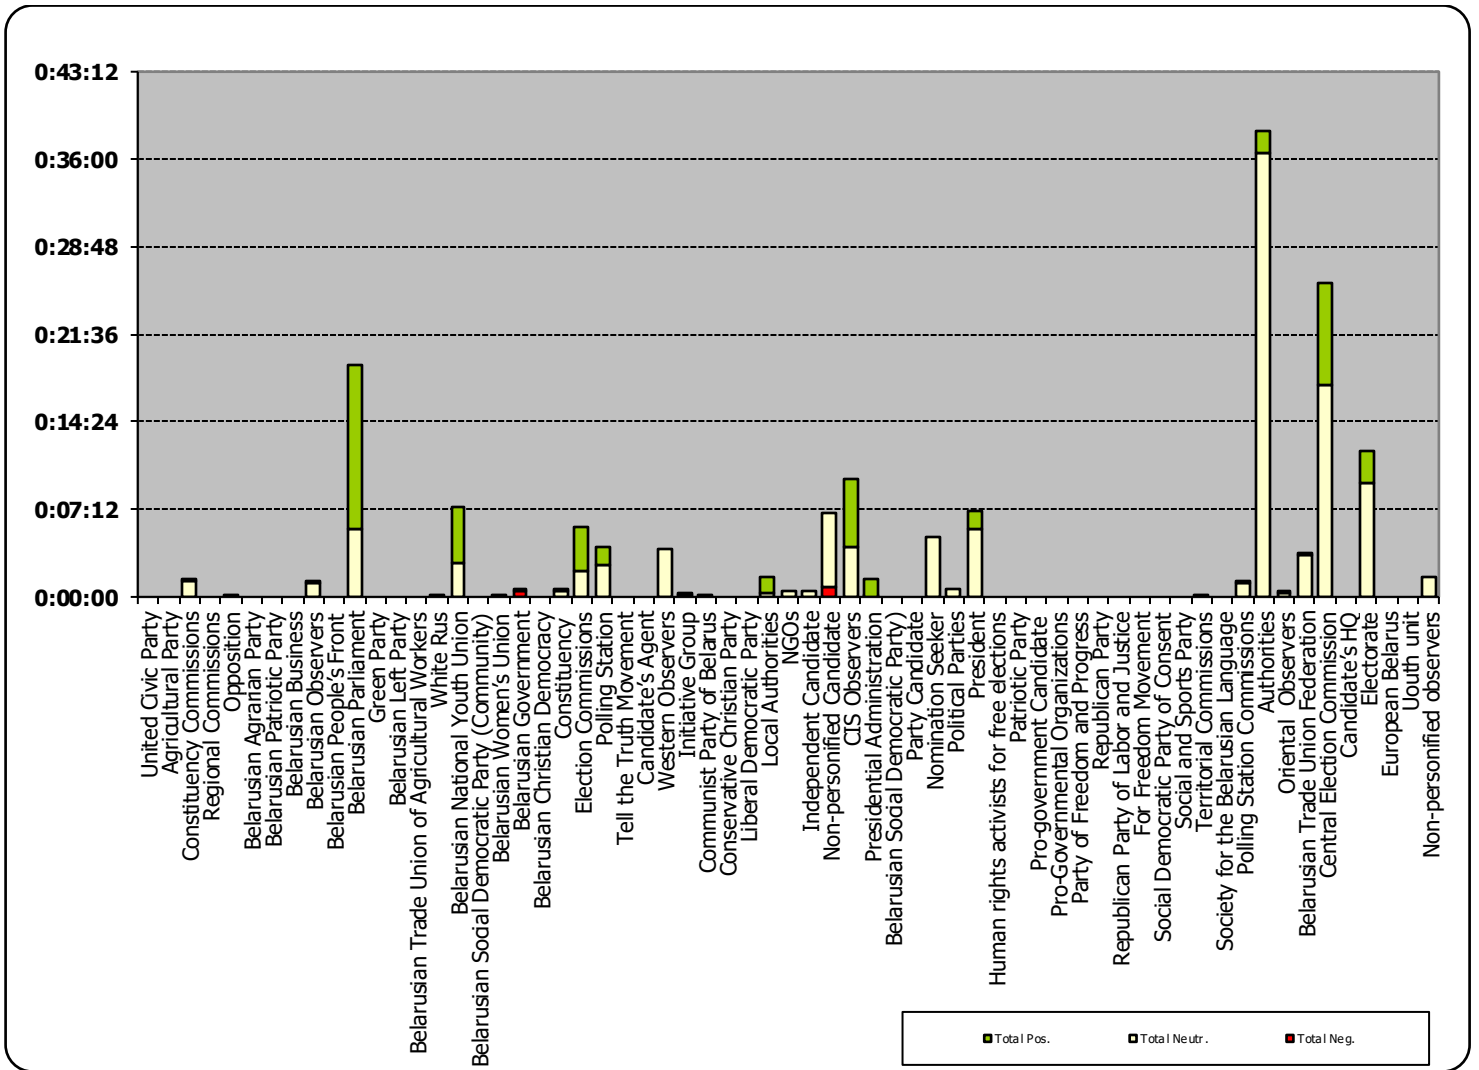

Nashi Novosti (Our News) news programme on ONT TV station

Naviny-rehijon (Regional News) of the Mahiloŭ Regional TV

Measured in hours, minutes, seconds (0:02:45)

Naviny-rehijon (Regional News) of the Mahiloŭ Regional TV

Radyjofakt (Radiofact) on the 1st Channel of the National Radio

Measured in hours, minutes, seconds (0:02:45)

Radyjofakt (Radiofact) on the 1st Channel of the National Radio

Belarus Segodnya (Belarus Today)