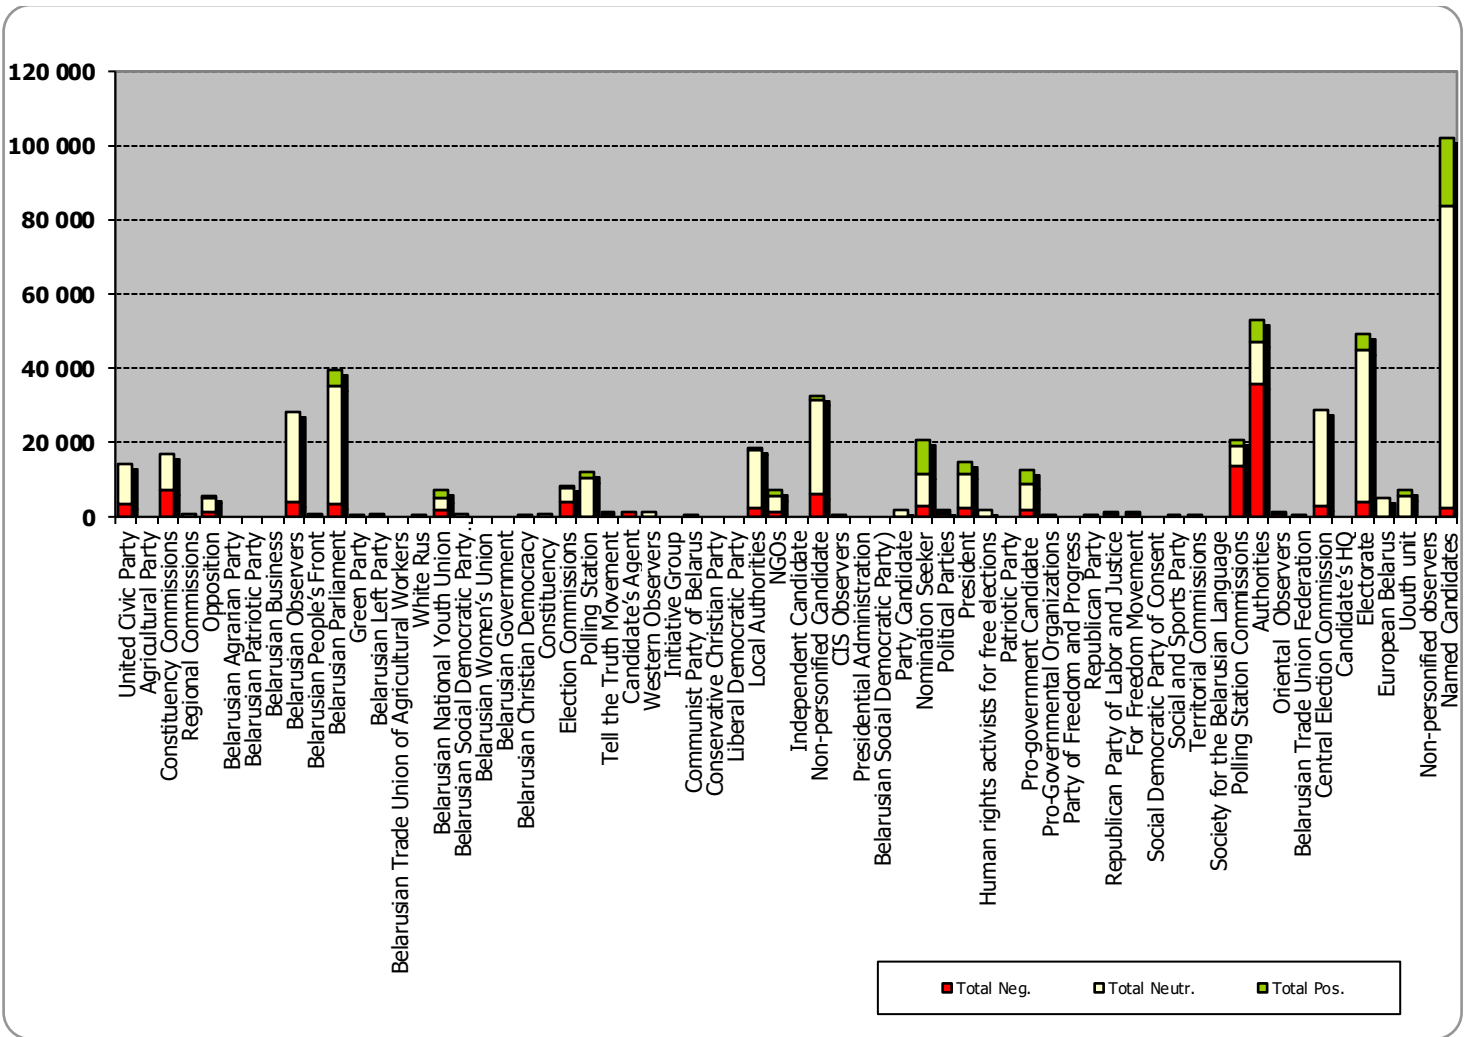

BELARUSIAN PARLAMENT ELECTIONS 2019

16.09 - 16.11.2019

BELTA.BY

Measured in number of characters

BELTA.BY

TUT.BY

Measured in number of characters

Glavny Efir (Most Important Air) weekly programme on Belarus 1 TV station

Measured in hours, minutes, seconds (0:02:45)

Glavny Efir (Most Important Air) weekly programme on Belarus 1 TV station

Panorama (Panorama) news programme on Belarus 1 TV station

Measured in hours, minutes, seconds (0:02:45)

Radyjofakt (Radiofact) on the 1st Channel of the National Radio

Measured in hours, minutes, seconds (0:02:45)

Radyjofakt (Radiofact) on the 1st Channel of the National Radio

Belarus Segodnya (Belarus Today)