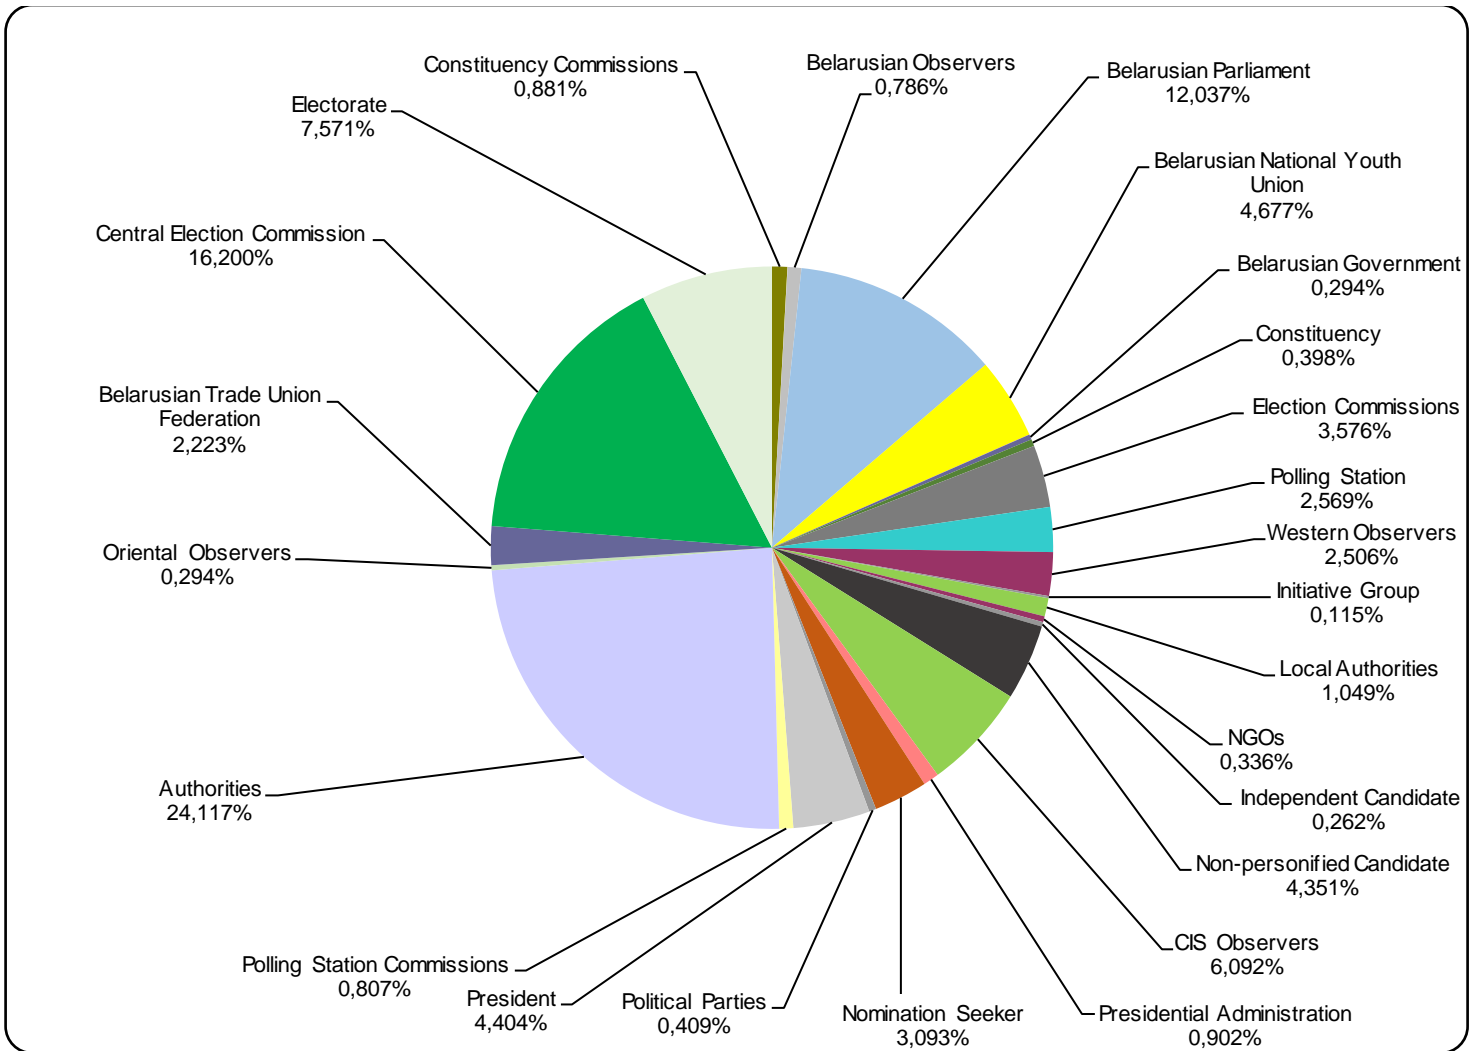

Nashi Novosti (Our News) news programme on ONT TV station

Naviny-rehijon (Regional News) of the Mahiloŭ Regional TV

Measured in hours, minutes, seconds (0:02:45)

Naviny-rehijon (Regional News) of the Mahiloŭ Regional TV

Radyjofakt (Radiofact) on the 1st Channel of the National Radio

Measured in hours, minutes, seconds (0:02:45)

Radyjofakt (Radiofact) on the 1st Channel of the National Radio

Belarus Segodnya (Belarus Today)