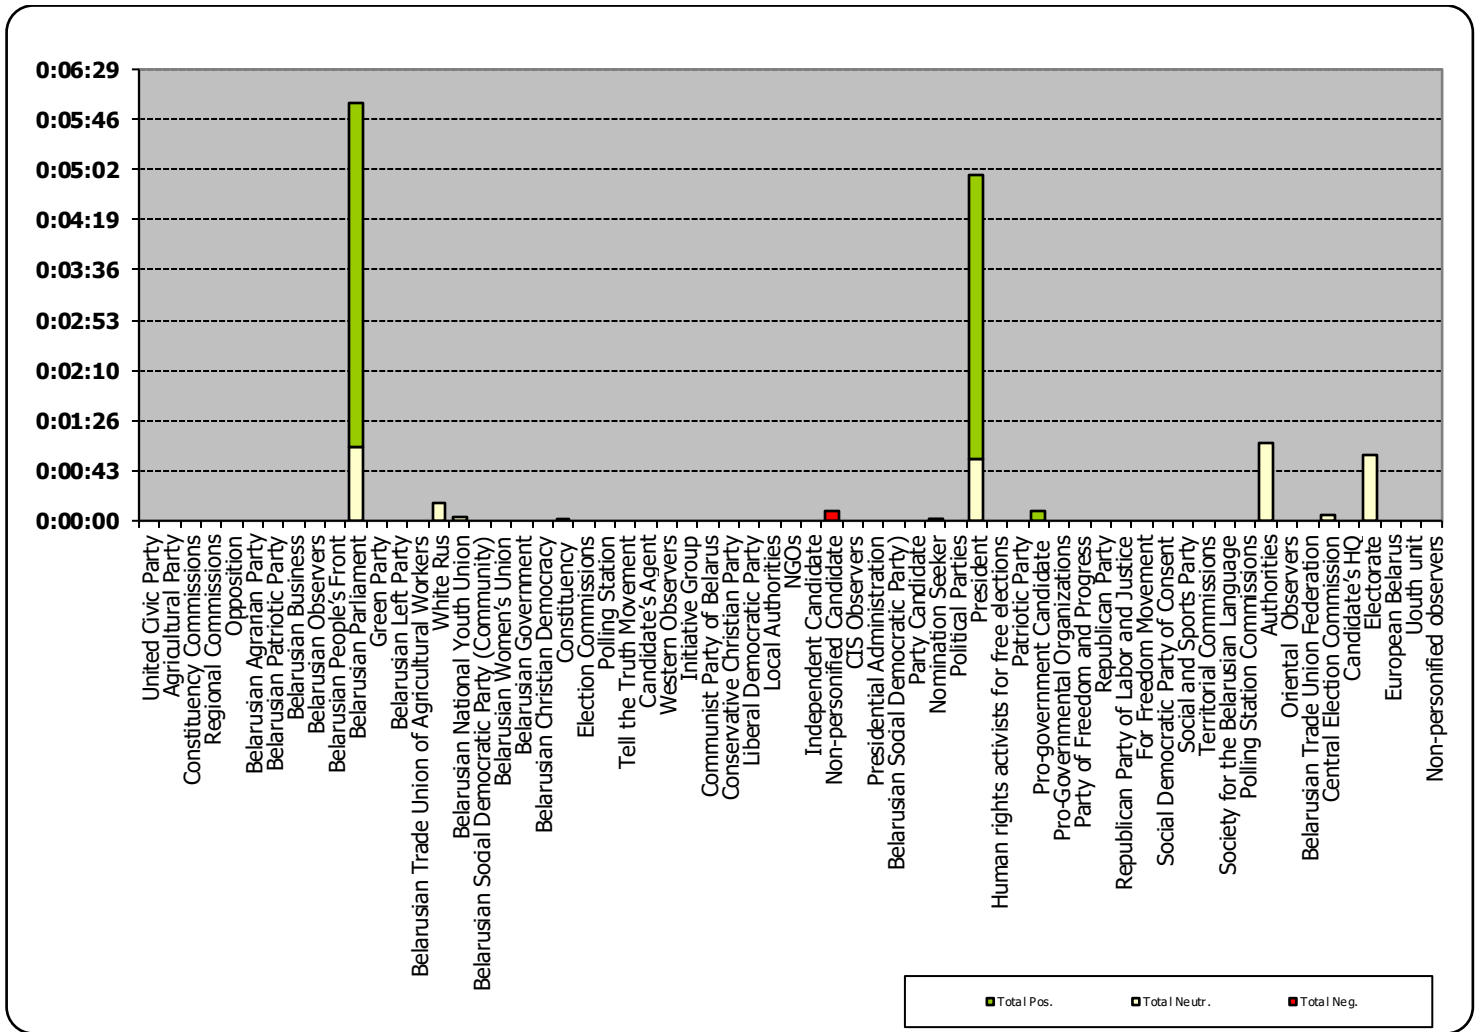

BELARUSIAN PARLAMENT ELECTIONS 2019

16.09 - 16.11.2019

BELTA.BY

Measured in number of characters

BELTA.BY

TUT.BY

Measured in number of characters

Glavny Efir (Most Important Air) weekly programme on Belarus 1 TV station

Measured in hours, minutes, seconds (0:02:45)

Glavny Efir (Most Important Air) weekly programme on Belarus 1 TV station

Panorama (Panorama) news programme on Belarus 1 TV station

Measured in hours, minutes, seconds (0:02:45)

Беларусь 1 / ПАНАРАМА

“Kontury” programme on ONT TV station

Measured in hours, minutes, seconds (0:02:45)

“Kontury” programme on ONT TV station

Nashi Novosti (Our News) news programme on ONT TV station

Measured in hours, minutes, seconds (0:02:45)

Radyjofakt (Radiofact) on the 1st Channel of the National Radio

Measured in hours, minutes, seconds (0:02:45)

Radyjofakt (Radiofact) on the 1st Channel of the National Radio

Belarus Segodnya (Belarus Today)