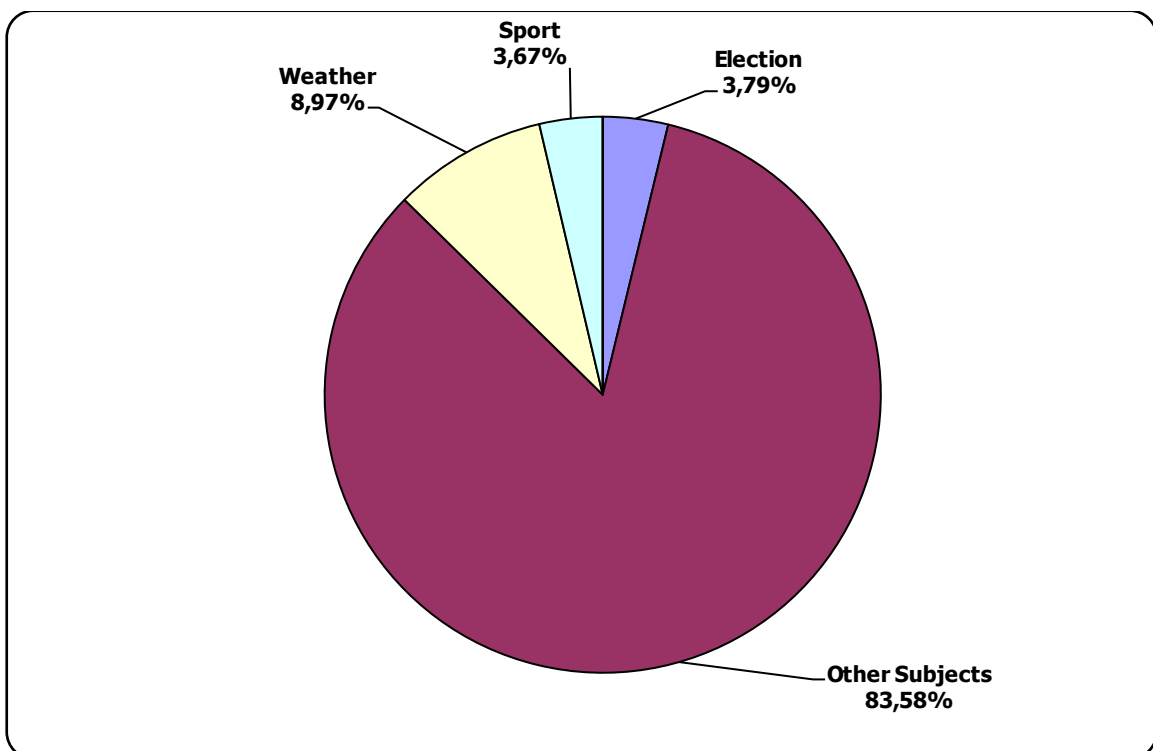

Nashi Novosti (Our News) news programme on ONT TV station

Naviny-rehijon (Regional News) of the Mahiloŭ Regional TV

Measured in hours, minutes, seconds (0:02:45)

Naviny-rehijon (Regional News) of the Mahiloŭ Regional TV

Radyjofakt (Radiofact) on the 1st Channel of the National Radio

Measured in hours, minutes, seconds (0:02:45)

Radyjofakt (Radiofact) on the 1st Channel of the National Radio

Belarus Segodnya (Belarus Today)