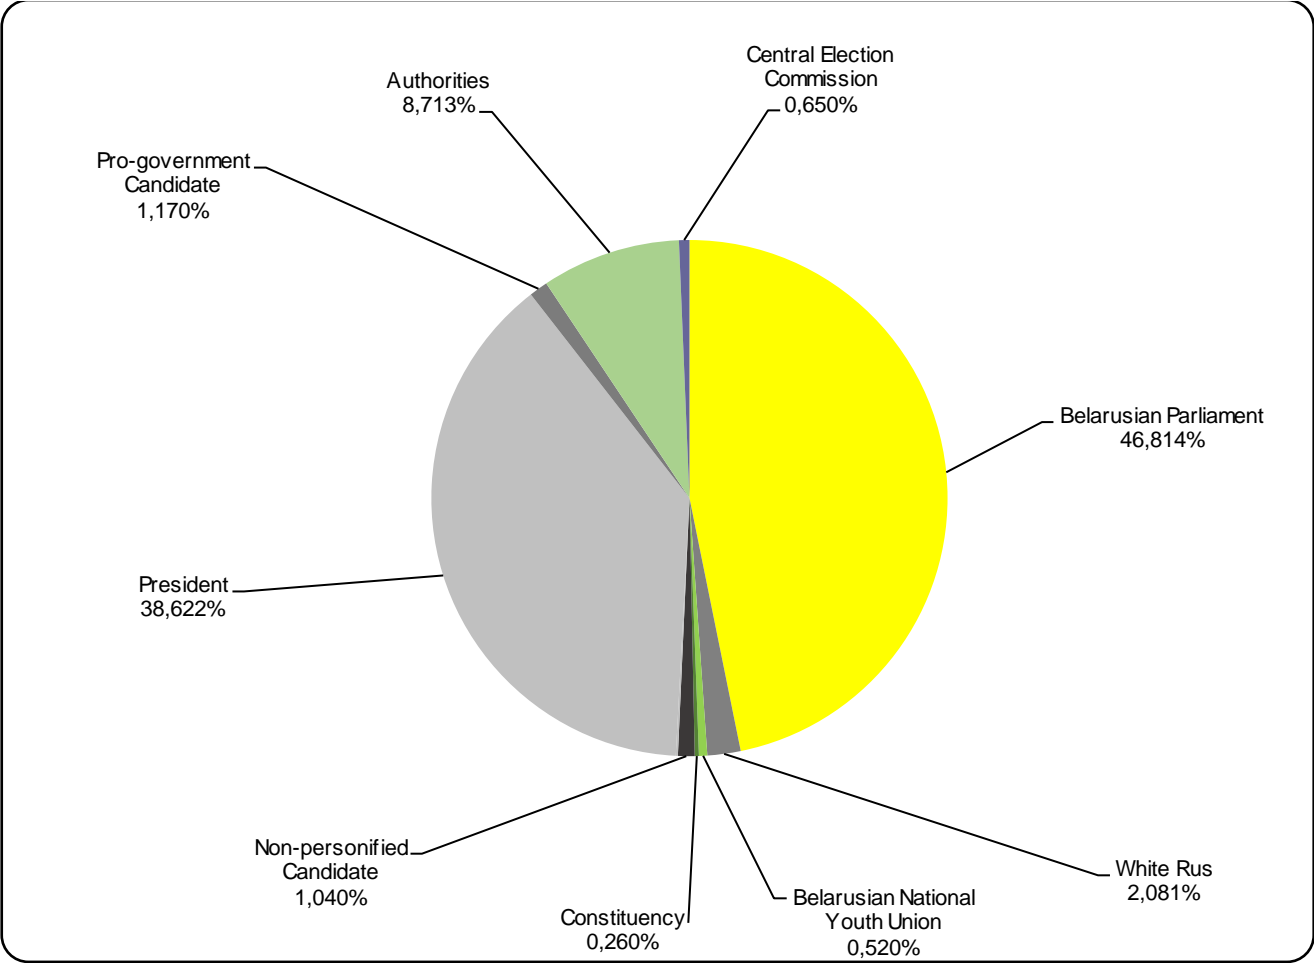

BELARUSIAN PARLAMENT ELECTIONS 2019

16.09 - 16.11.2019

BELTA.BY

Measured in number of characters

BELTA.BY

TUT.BY

Measured in number of characters

Glavny Efir (Most Important Air) weekly programme on Belarus 1 TV station

Measured in hours, minutes, seconds (0:02:45)

Glavny Efir (Most Important Air) weekly programme on Belarus 1 TV station

Panorama (Panorama) news programme on Belarus 1 TV station

Measured in hours, minutes, seconds (0:02:45)

Беларусь 1 / ПАНАРАМА

“Kontury” programme on ONT TV station

Measured in hours, minutes, seconds (0:02:45)

“Kontury” programme on ONT TV station

Nashi Novosti (Our News) news programme on ONT TV station

Measured in hours, minutes, seconds (0:02:45)

Nashi Novosti (Our News) news programme on ONT TV station

Naviny-rehijon (Regional News) of the Mahiloŭ Regional TV

Measured in hours, minutes, seconds (0:02:45)

Naviny-rehijon (Regional News) of the Mahiloŭ Regional TV