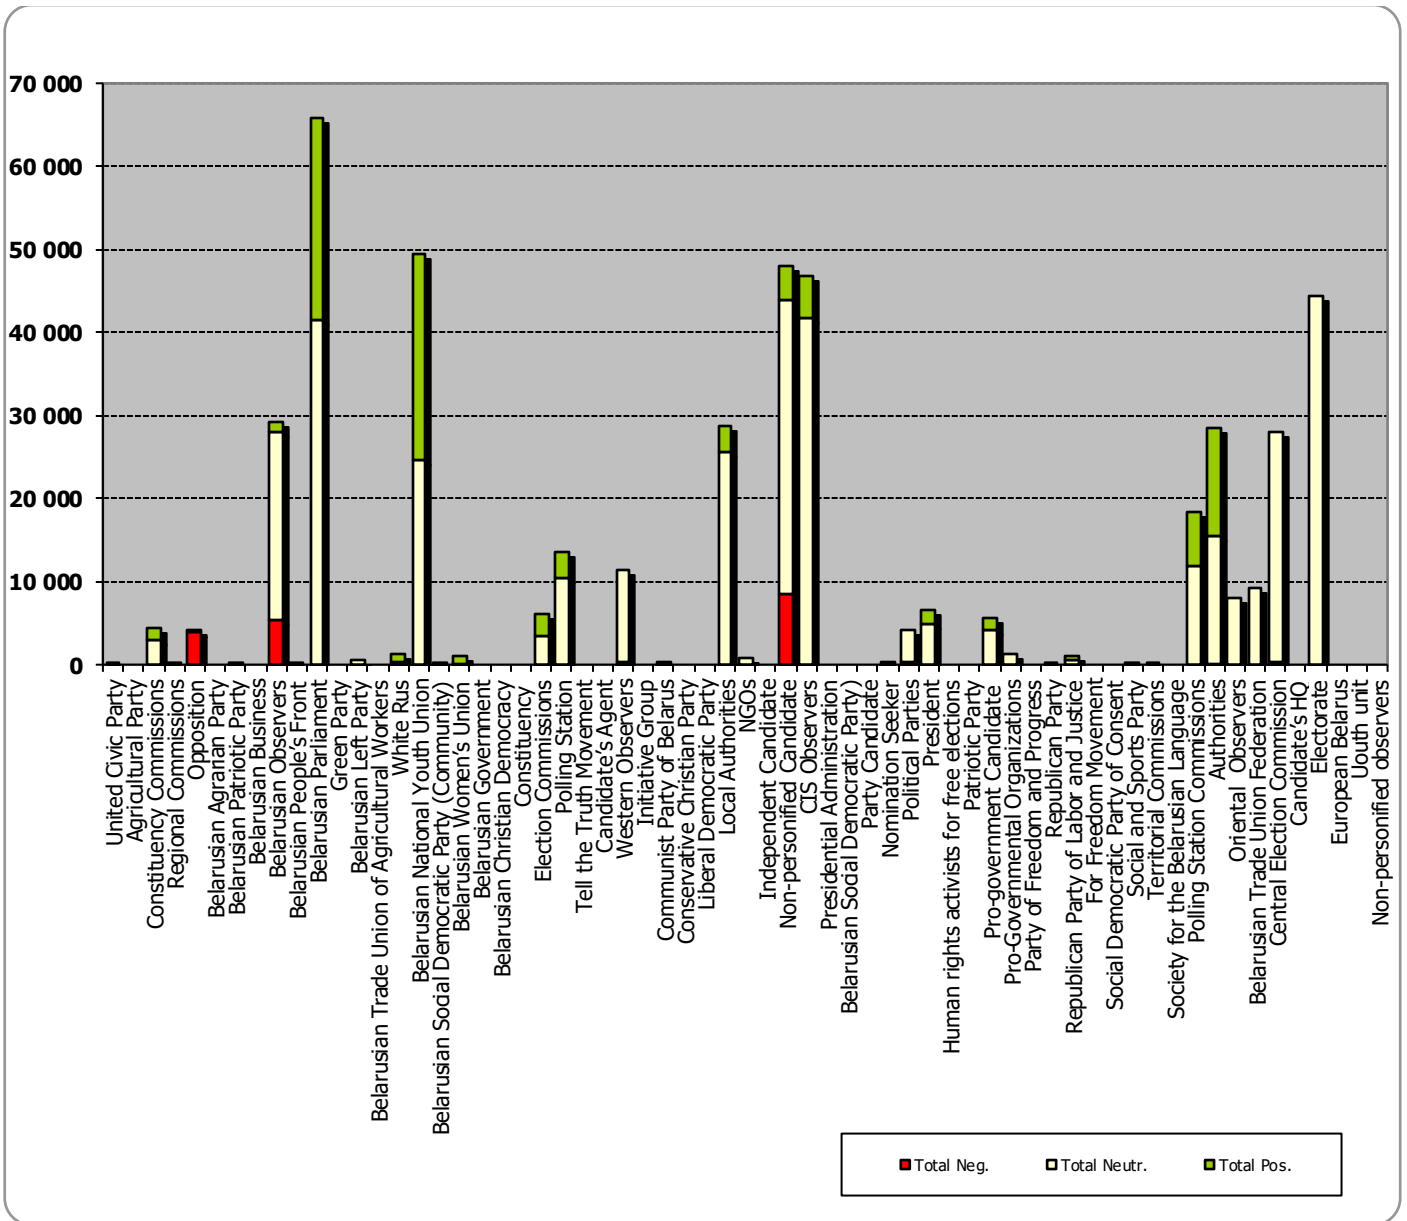

BELARUSIAN PARLAMENT ELECTIONS 2019

16.09 - 16.11.2019

BELTA.BY

Measured in number of characters

BELTA.BY

TUT.BY

Measured in number of characters

Glavny Efir (Most Important Air) weekly programme on Belarus 1 TV station

Measured in hours, minutes, seconds (0:02:45)

Glavny Efir (Most Important Air) weekly programme on Belarus 1 TV station

Panorama (Panorama) news programme on Belarus 1 TV station

Measured in hours, minutes, seconds (0:02:45)

Nashi Novosti (Our News) news programme on ONT TV station

Naviny-rehijon (Regional News) of the Mahiloŭ Regional TV

Measured in hours, minutes, seconds (0:02:45)

Naviny-rehijon (Regional News) of the Mahiloŭ Regional TV

Radyjofakt (Radiofact) on the 1st Channel of the National Radio

Measured in hours, minutes, seconds (0:02:45)

Radyjofakt (Radiofact) on the 1st Channel of the National Radio

Belarus Segodnya (Belarus Today)