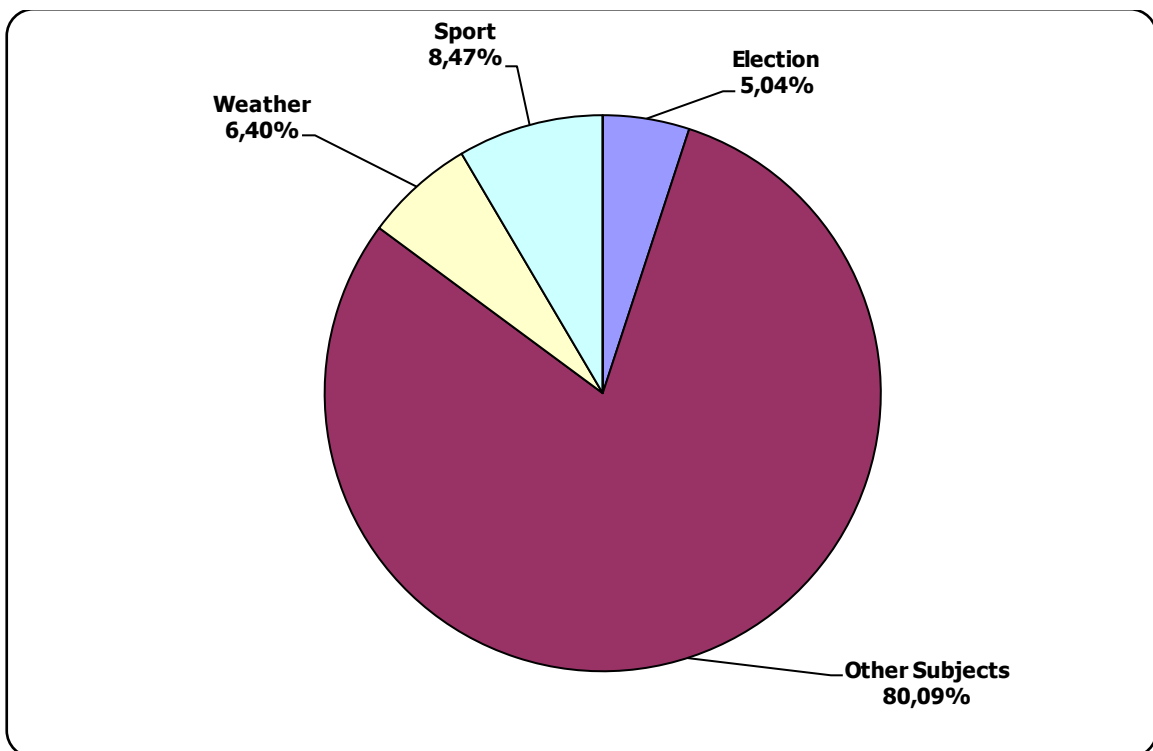

Nashi Novosti (Our News) news programme on ONT TV station

Naviny-rehijon (Regional News) of the Mahiloŭ Regional TV

Measured in hours, minutes, seconds (0:02:45)

Naviny-rehijon (Regional News) of the Mahiloŭ Regional TV

Radyjofakt (Radiofact) on the 1st Channel of the National Radio

Measured in hours, minutes, seconds (0:02:45)

Radyjofakt (Radiofact) on the 1st Channel of the National Radio

Belarus Segodnya (Belarus Today)