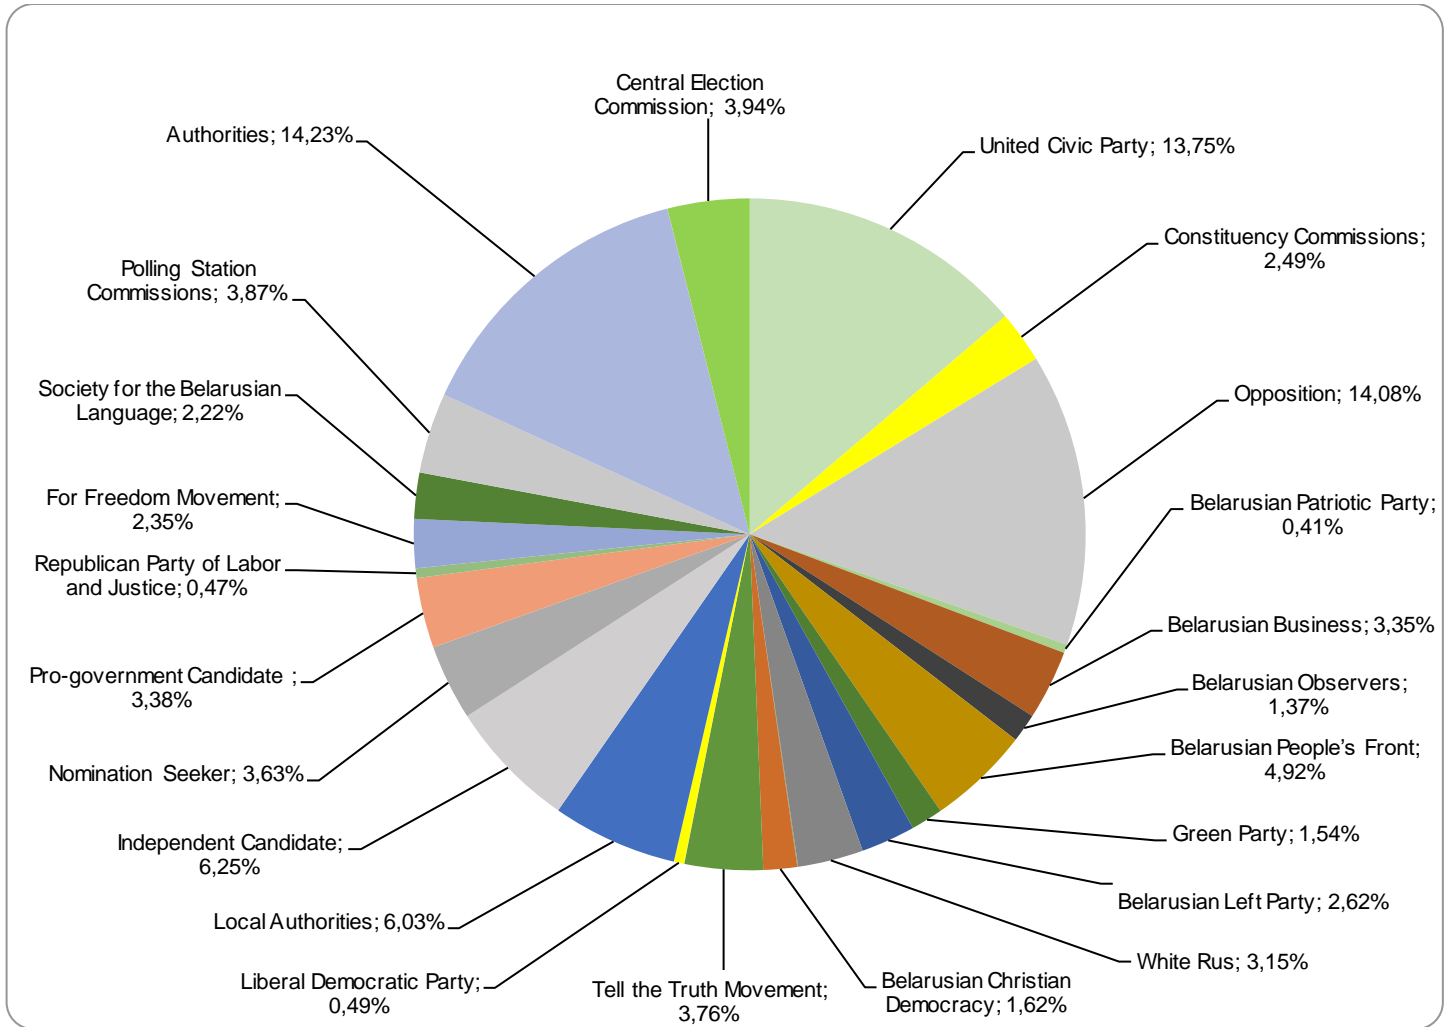

Measured in cm2

Belarus Segodnya (Belarus Today)

ZVIAZDA

Measured in cm2

ZVIAZDA

The Komsomolskaya Pravda v Belorussii (YCL Truth in Belarus)

Measured in cm2

The Komsomolskaya Pravda v Belorussii (YCL Truth in Belarus)

Narodnaja Vola (People's Will)

Measured in cm2

Narodnaja Vola (People's Will)

Mogilevskaya Pravda (Mahiloŭ Truth)

Measured in cm2

Mogilevskaya Pravda (Mahiloŭ Truth)