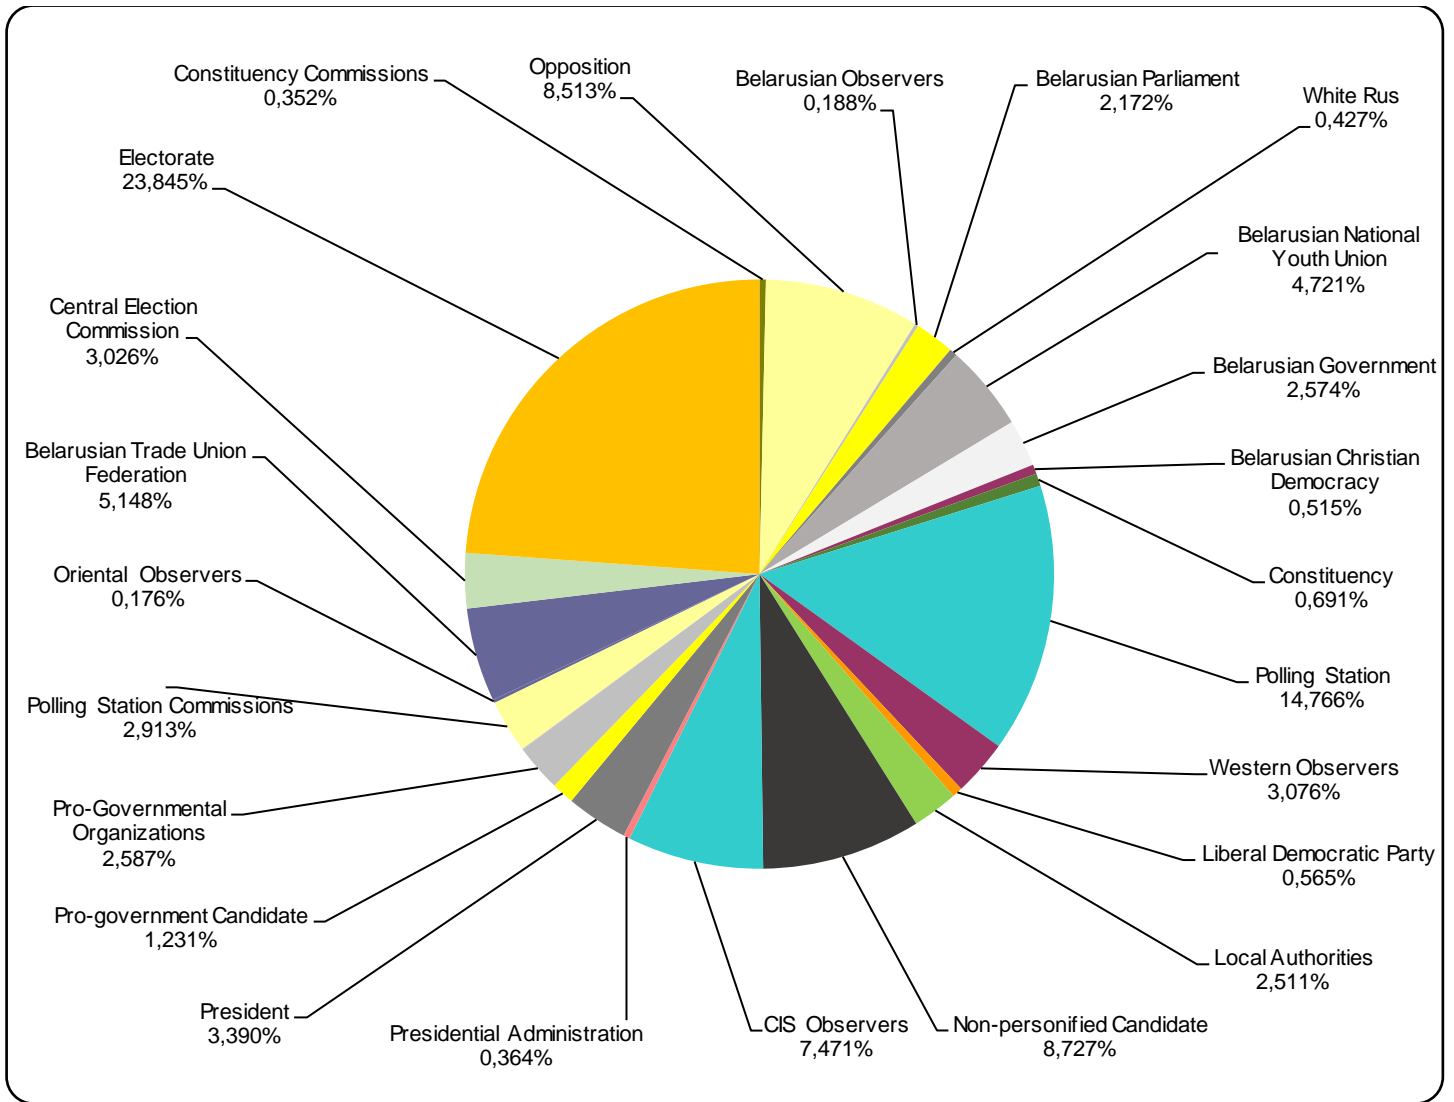

Measured in hours, minutes, seconds (0:02:45)

Glavny Efir (Most Important Air) weekly programme on Belarus 1 TV station

Panorama (Panorama) news programme on Belarus 1 TV station

Measured in hours, minutes, seconds (0:02:45)

Nashi Novosti (Our News) news programme on ONT TV station

Naviny-rehijon (Regional News) of the Mahiloŭ Regional TV

Measured in hours, minutes, seconds (0:02:45)

Naviny-rehijon (Regional News) of the Mahiloŭ Regional TV