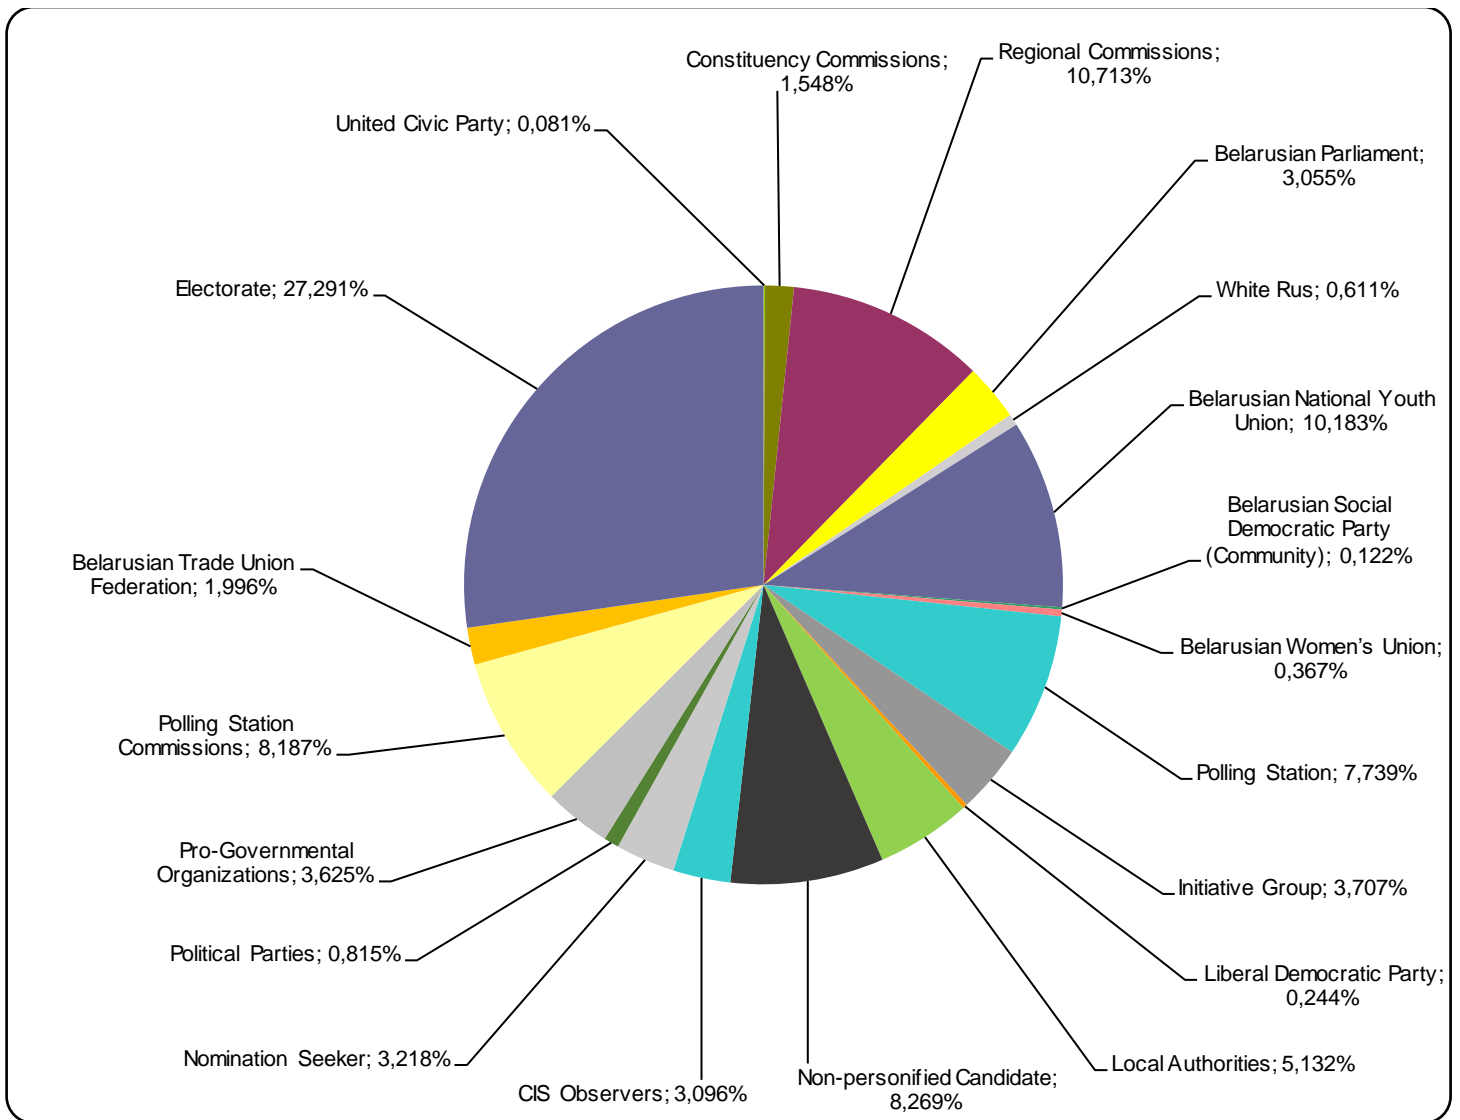

Nashi Novosti (Our News) news programme on ONT TV station

Naviny-rehijon (Regional News) of the Mahiloŭ Regional TV

Measured in hours, minutes, seconds (0:02:45)

Naviny-rehijon (Regional News) of the Mahiloŭ Regional TV

Radyjofakt (Radiofact) on the 1st Channel of the National Radio

Measured in hours, minutes, seconds (0:02:45)

Radyjofakt (Radiofact) on the 1st Channel of the National Radio

Belarus Segodnya (Belarus Today)