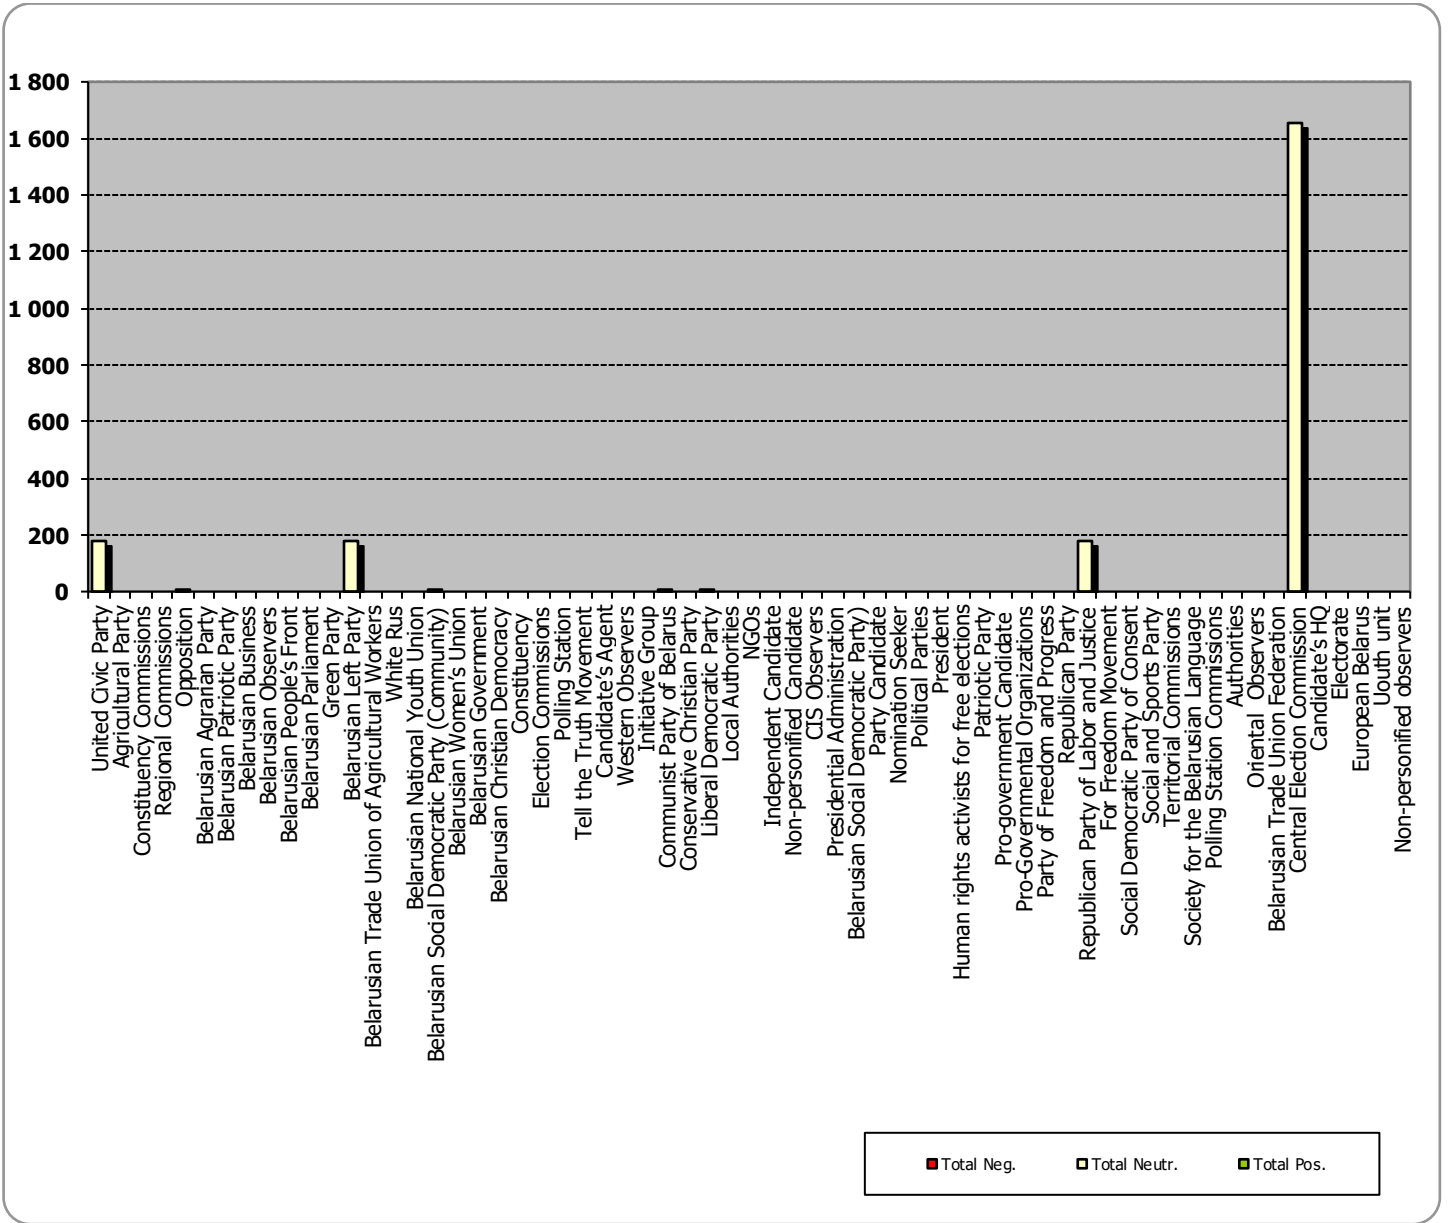

Radyjofakt (Radiofact) on the 1st Channel of the National Radio

Measured in hours, minutes, seconds (0:02:45)

Radyjofakt (Radiofact) on the 1st Channel of the National Radio

Belarus Segodnya (Belarus Today)

Measured in cm2

Belarus Segodnya (Belarus Today)

ZVIAZDA

Measured in cm2

ZVIAZDA

The Komsomolskaya Pravda v Belorussii (YCL Truth in Belarus)

Measured in cm2

The Komsomolskaya Pravda v Belorussii (YCL Truth in Belarus)

Narodnaja Vola (People's Will)

Measured in cm2

Narodnaja Vola (People's Will)

Mogilevskaya Pravda (Mahiloŭ Truth)

Measured in cm2

Mogilevskaya Pravda (Mahiloŭ Truth)