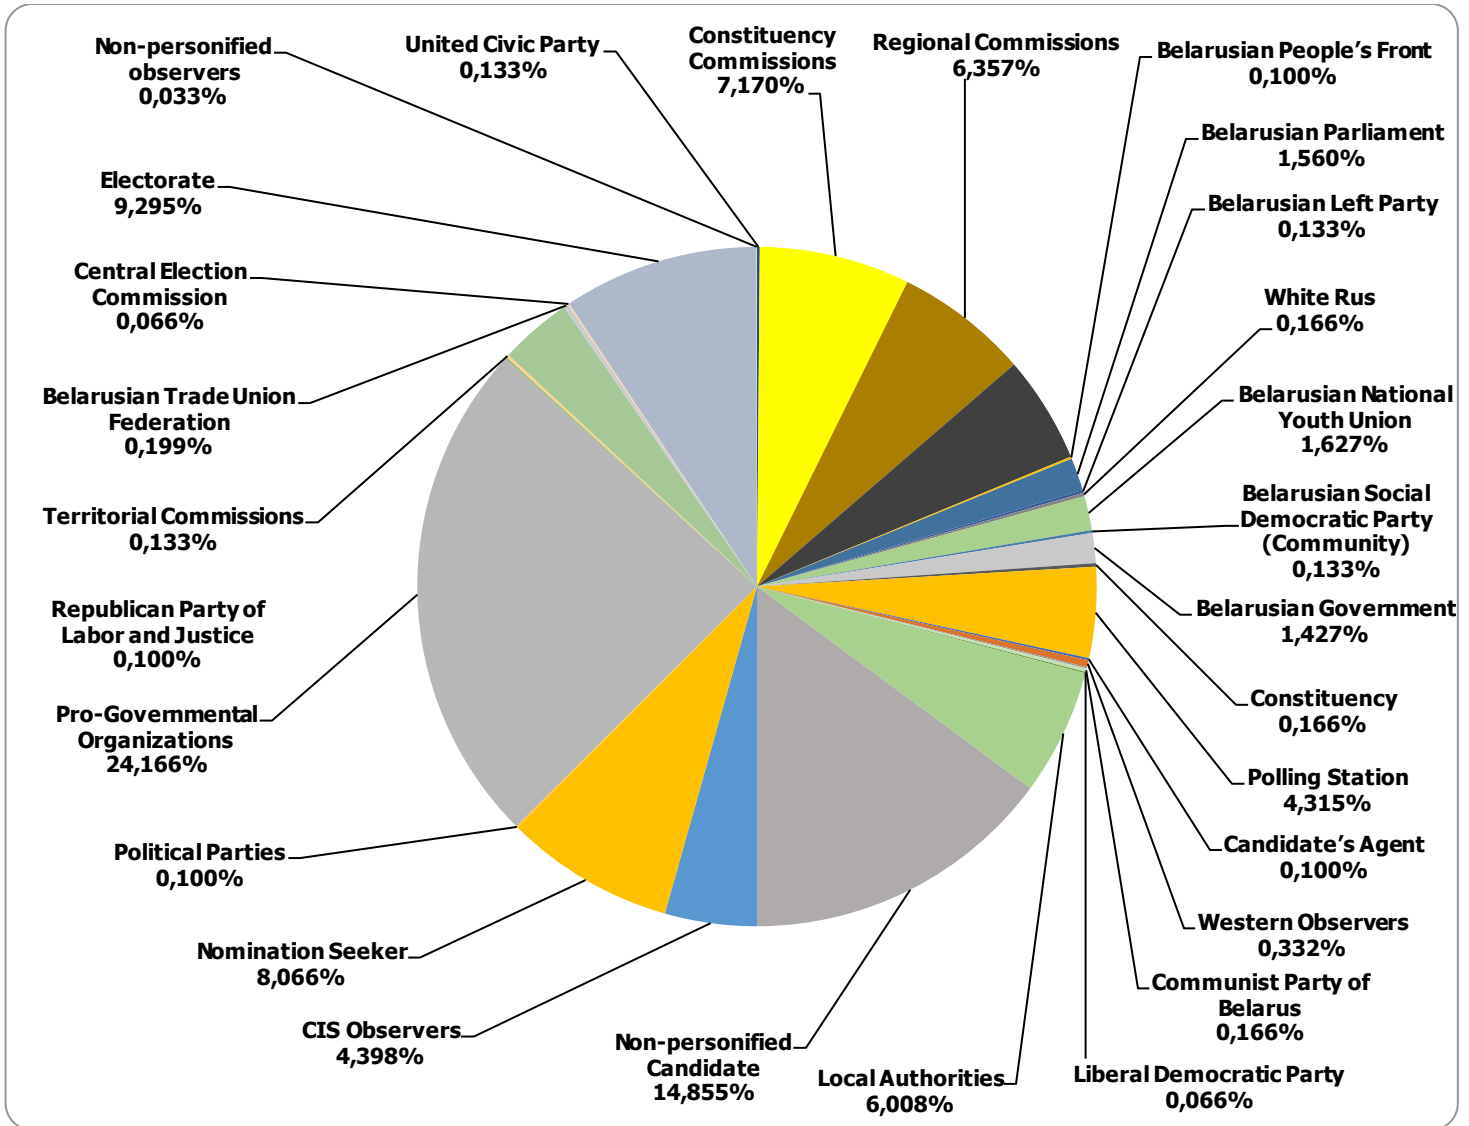

Narodnaja Vola (People's Will)

Measured in cm2

Narodnaja Vola (People's Will)

Mogilevskaya Pravda (Mahiloŭ Truth)

Measured in cm2

Mogilevskaya Pravda (Mahiloŭ Truth)