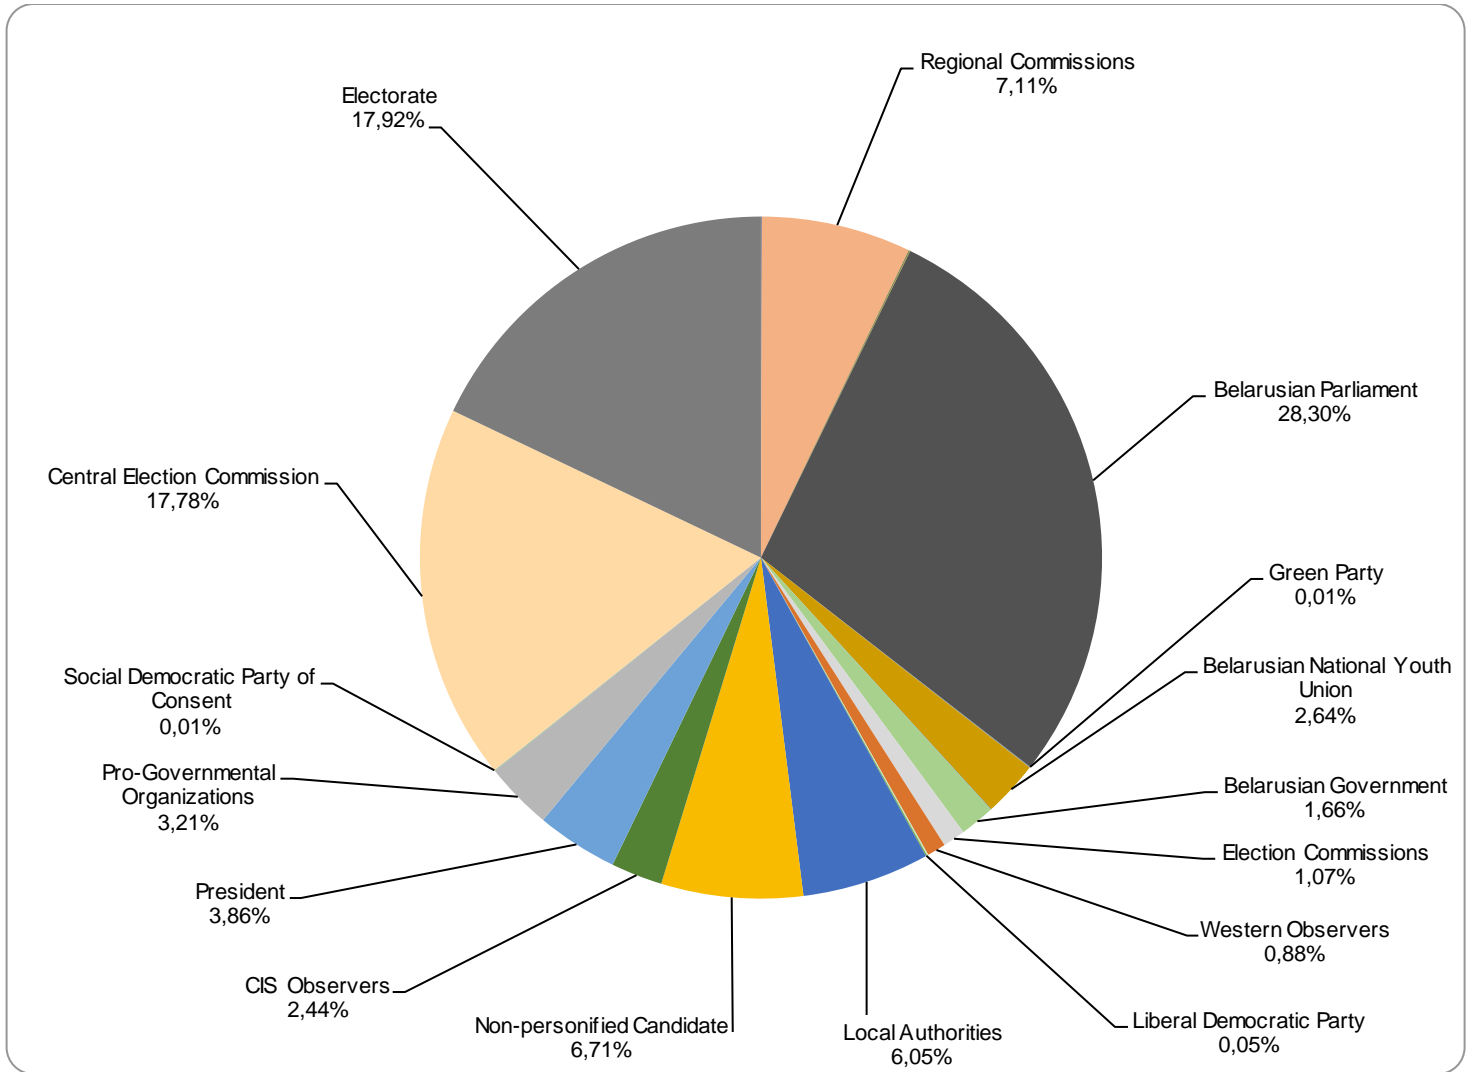

Measured in cm2

Belarus Segodnya (Belarus Today)

ZVIAZDA

Measured in cm2

ZVIAZDA

The Komsomolskaya Pravda v Belorussii (YCL Truth in Belarus)

Measured in cm2

The Komsomolskaya Pravda v Belorussii (YCL Truth in Belarus)

Narodnaja Vola (People's Will)

Measured in cm2

Narodnaja Vola (People's Will)

Mogilevskaya Pravda (Mahiloŭ Truth)

Measured in cm2

Mogilevskaya Pravda (Mahiloŭ Truth)