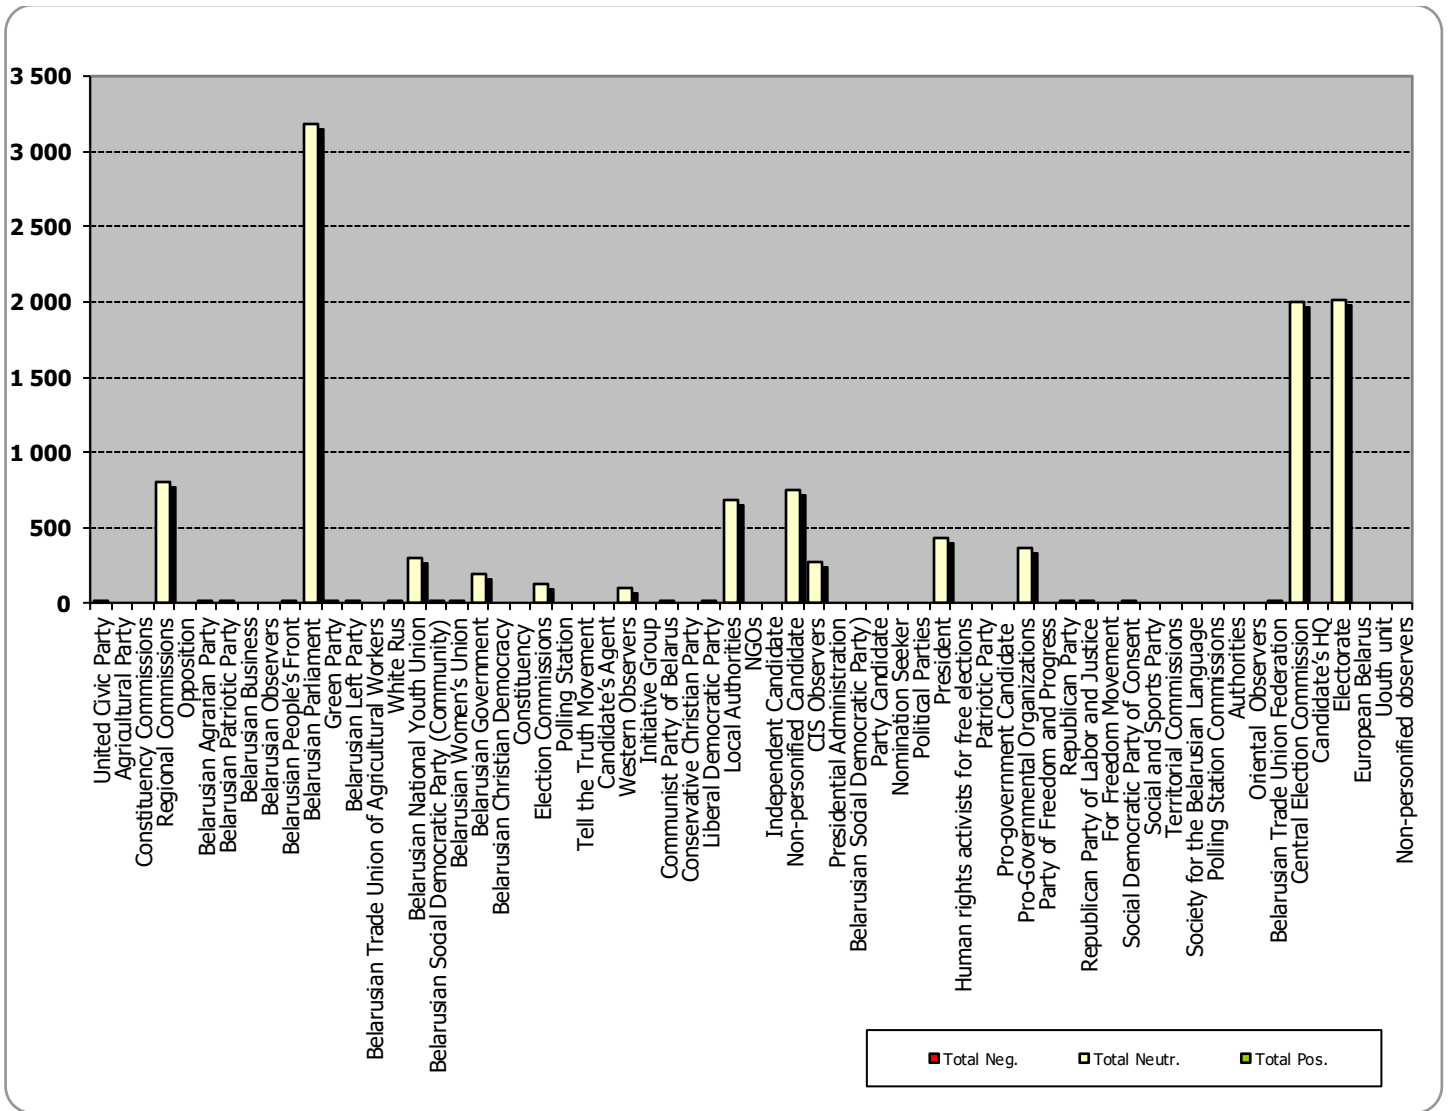

Radyjofakt (Radiofact) on the 1st Channel of the National Radio

Measured in hours, minutes, seconds (0:02:45)

Radyjofakt (Radiofact) on the 1st Channel of the National Radio

Belarus Segodnya (Belarus Today)

Measured in cm2

Belarus Segodnya (Belarus Today)

ZVIAZDA

Measured in cm2

ZVIAZDA

The Komsomolskaya Pravda v Belorussii (YCL Truth in Belarus)

Measured in cm2

The Komsomolskaya Pravda v Belorussii (YCL Truth in Belarus)