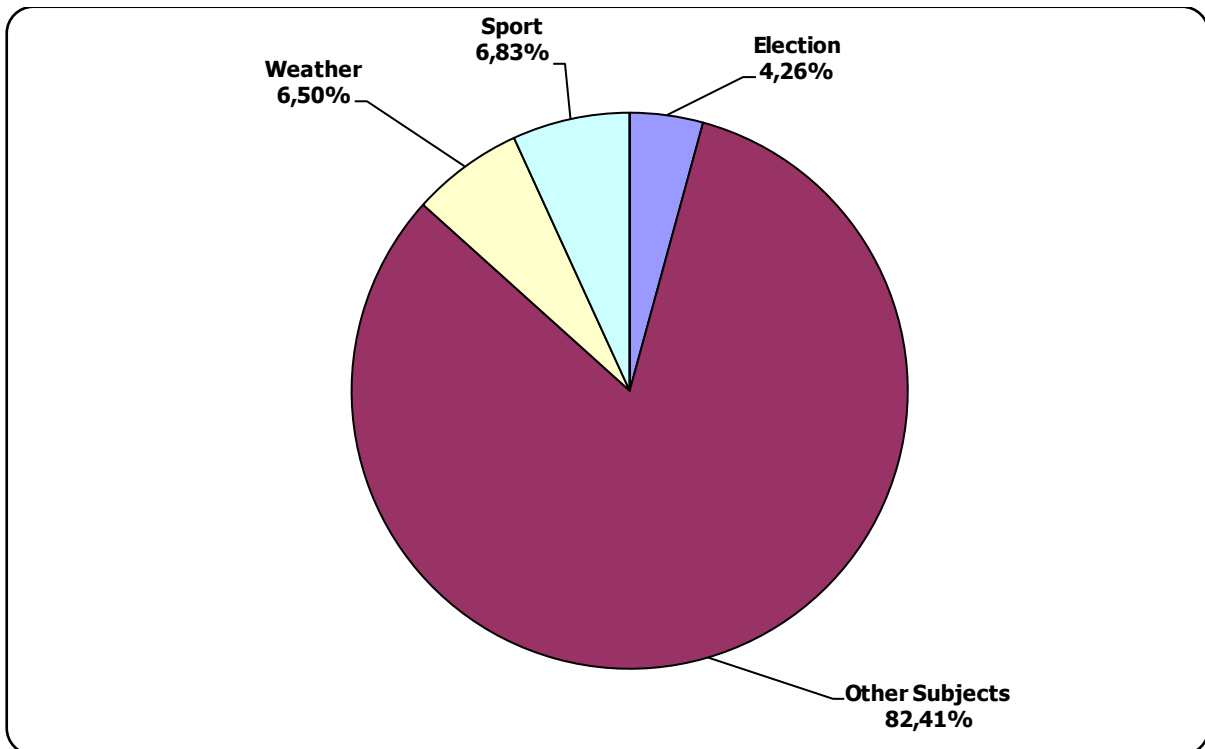

Nashi Novosti (Our News) news programme on ONT TV station