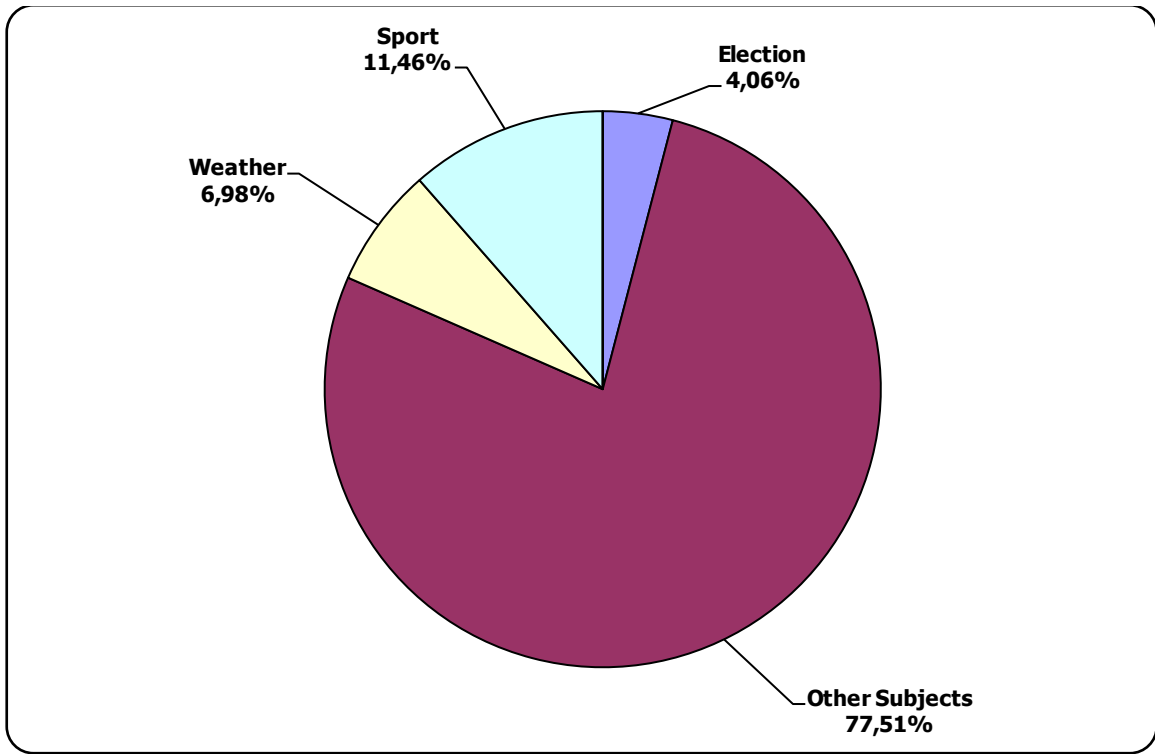

Беларусь 1 / ПАНАРАМА