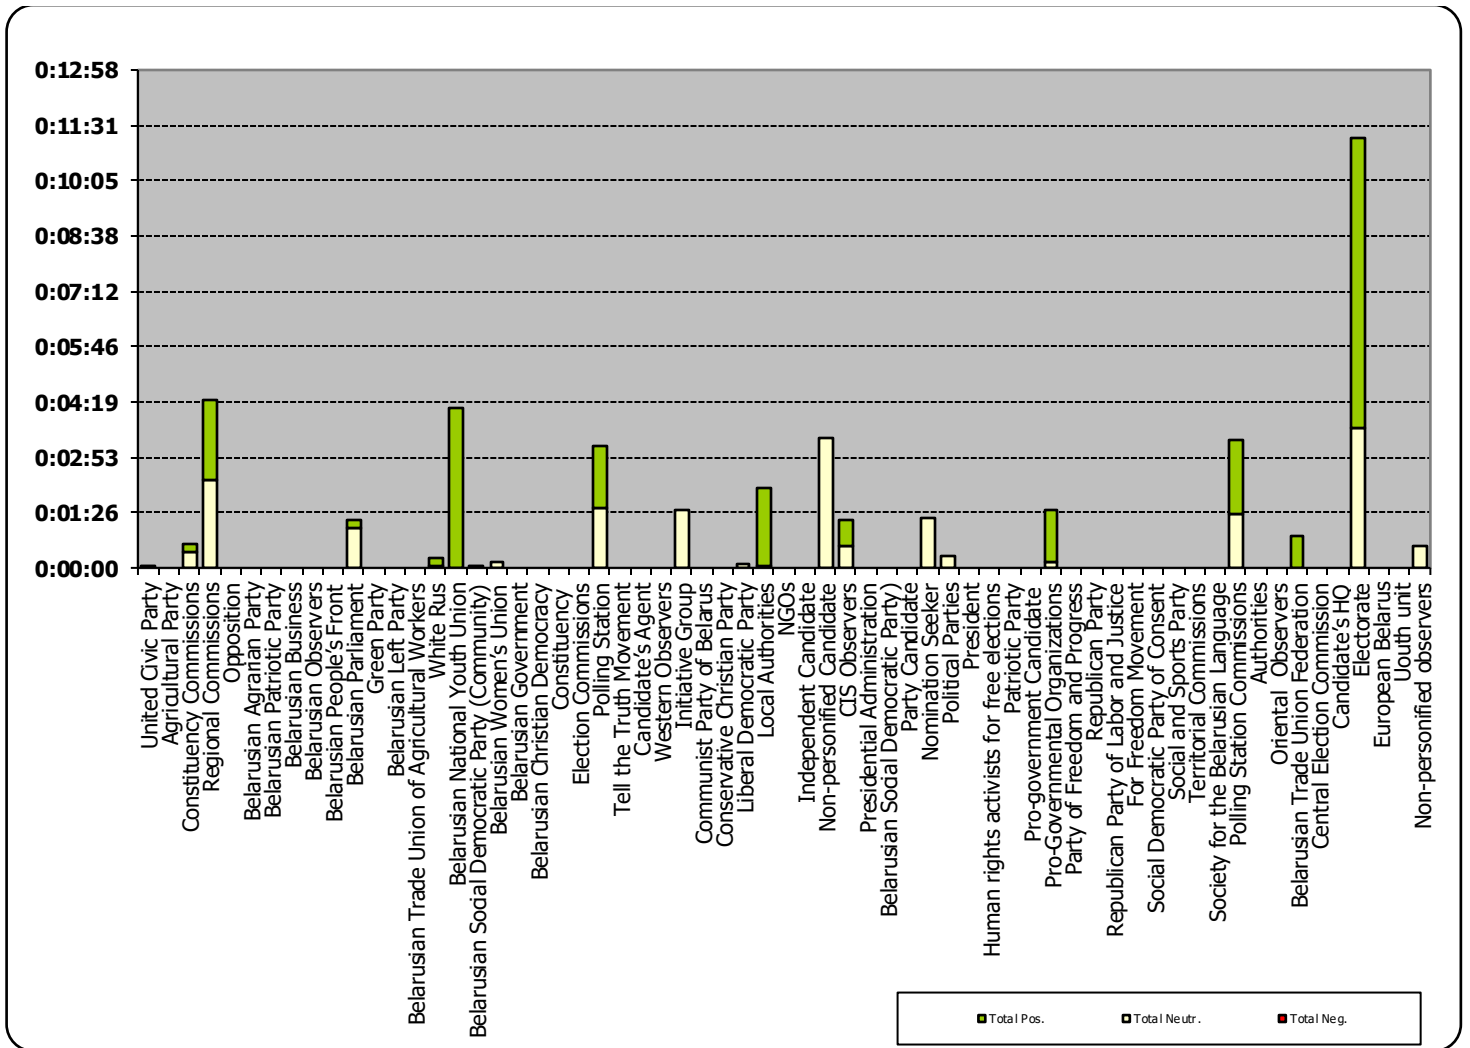

Nashi Novosti (Our News) news programme on ONT TV station

Naviny-rehijon (Regional News) of the Mahiloŭ Regional TV

Measured in hours, minutes, seconds (0:02:45)

Naviny-rehijon (Regional News) of the Mahiloŭ Regional TV

Radyjofakt (Radiofact) on the 1st Channel of the National Radio

Measured in hours, minutes, seconds (0:02:45)

Radyjofakt (Radiofact) on the 1st Channel of the National Radio

Belarus Segodnya (Belarus Today)