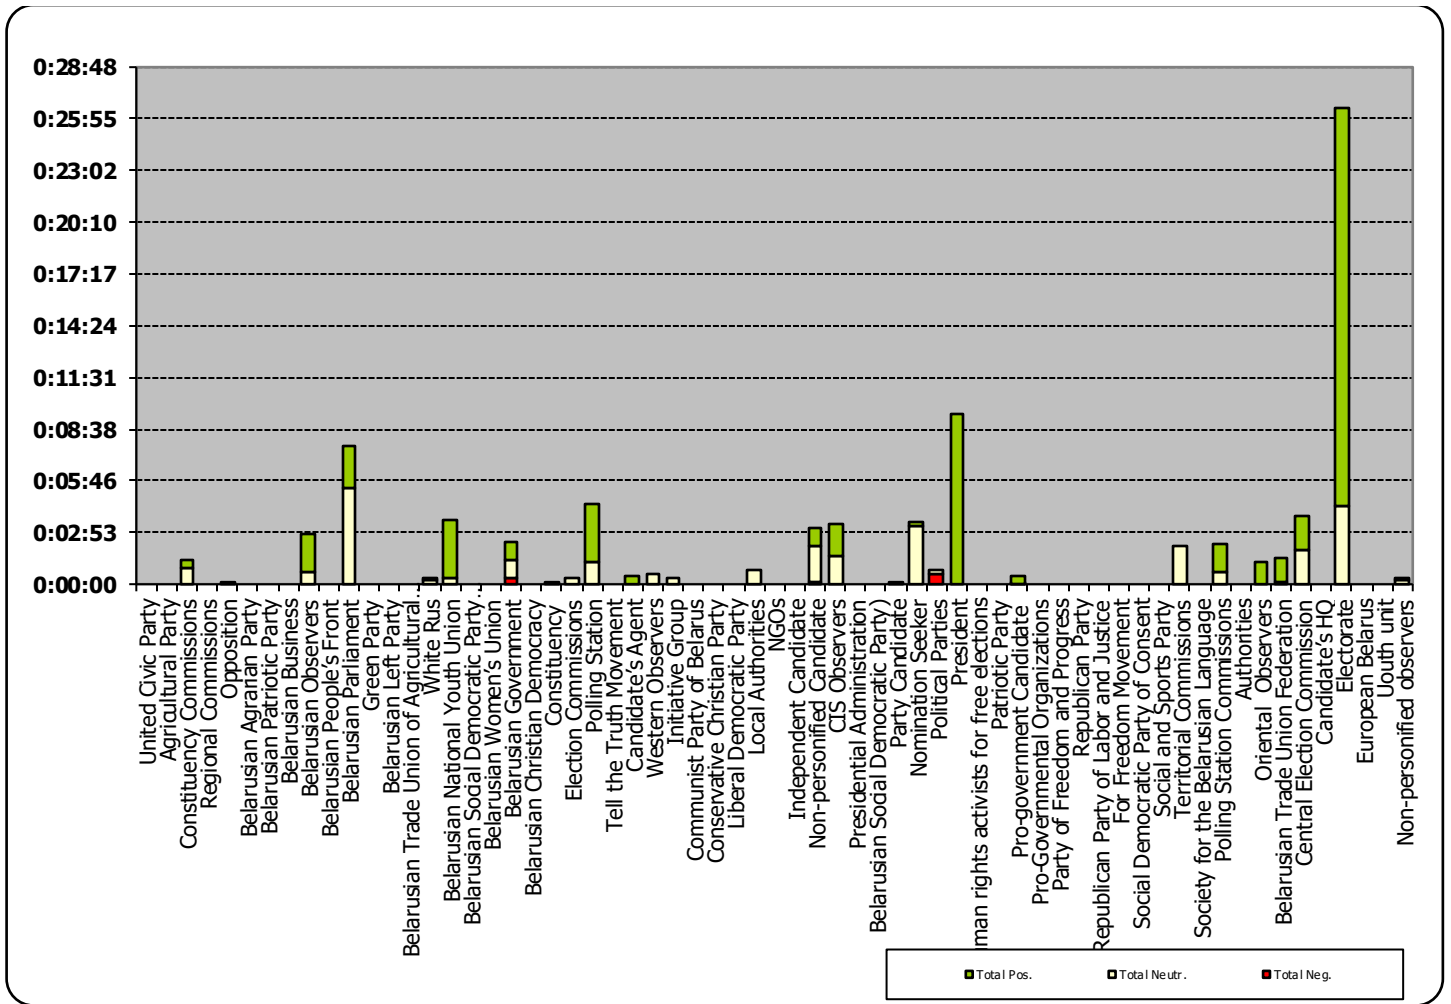

Nashi Novosti (Our News) news programme on ONT TV station