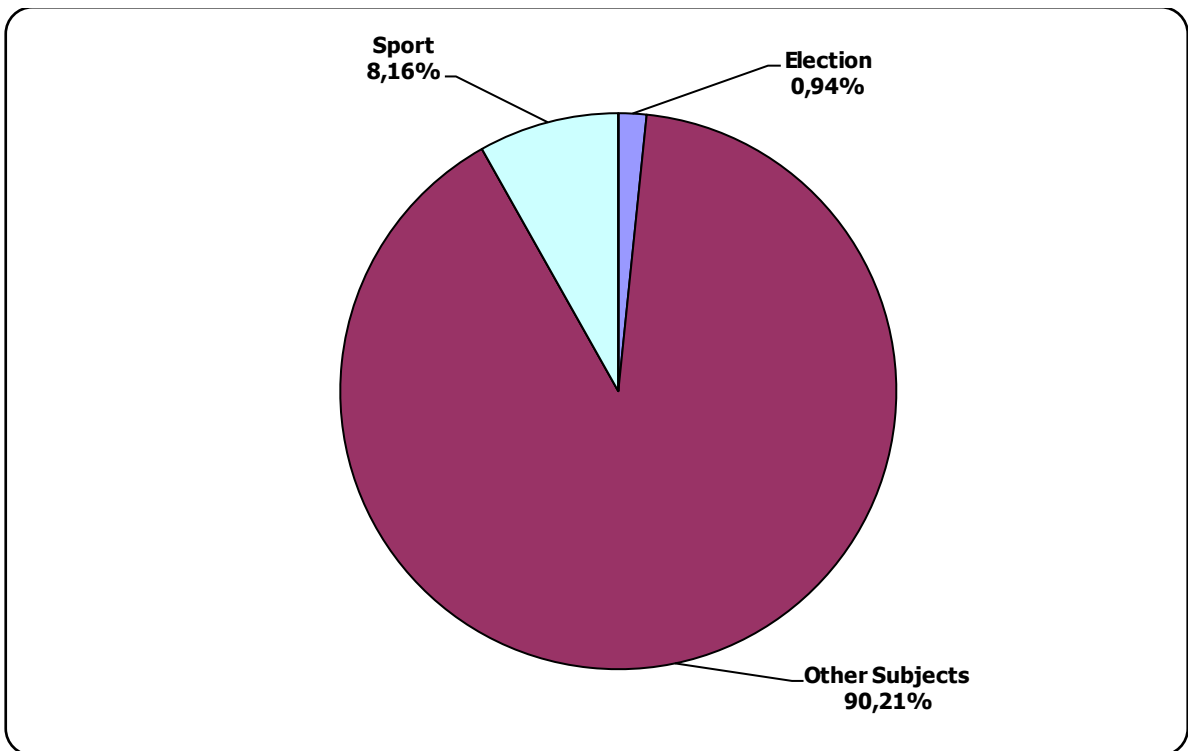

Glavny Efir (Most Important Air) weekly programme on Belarus 1 TV station