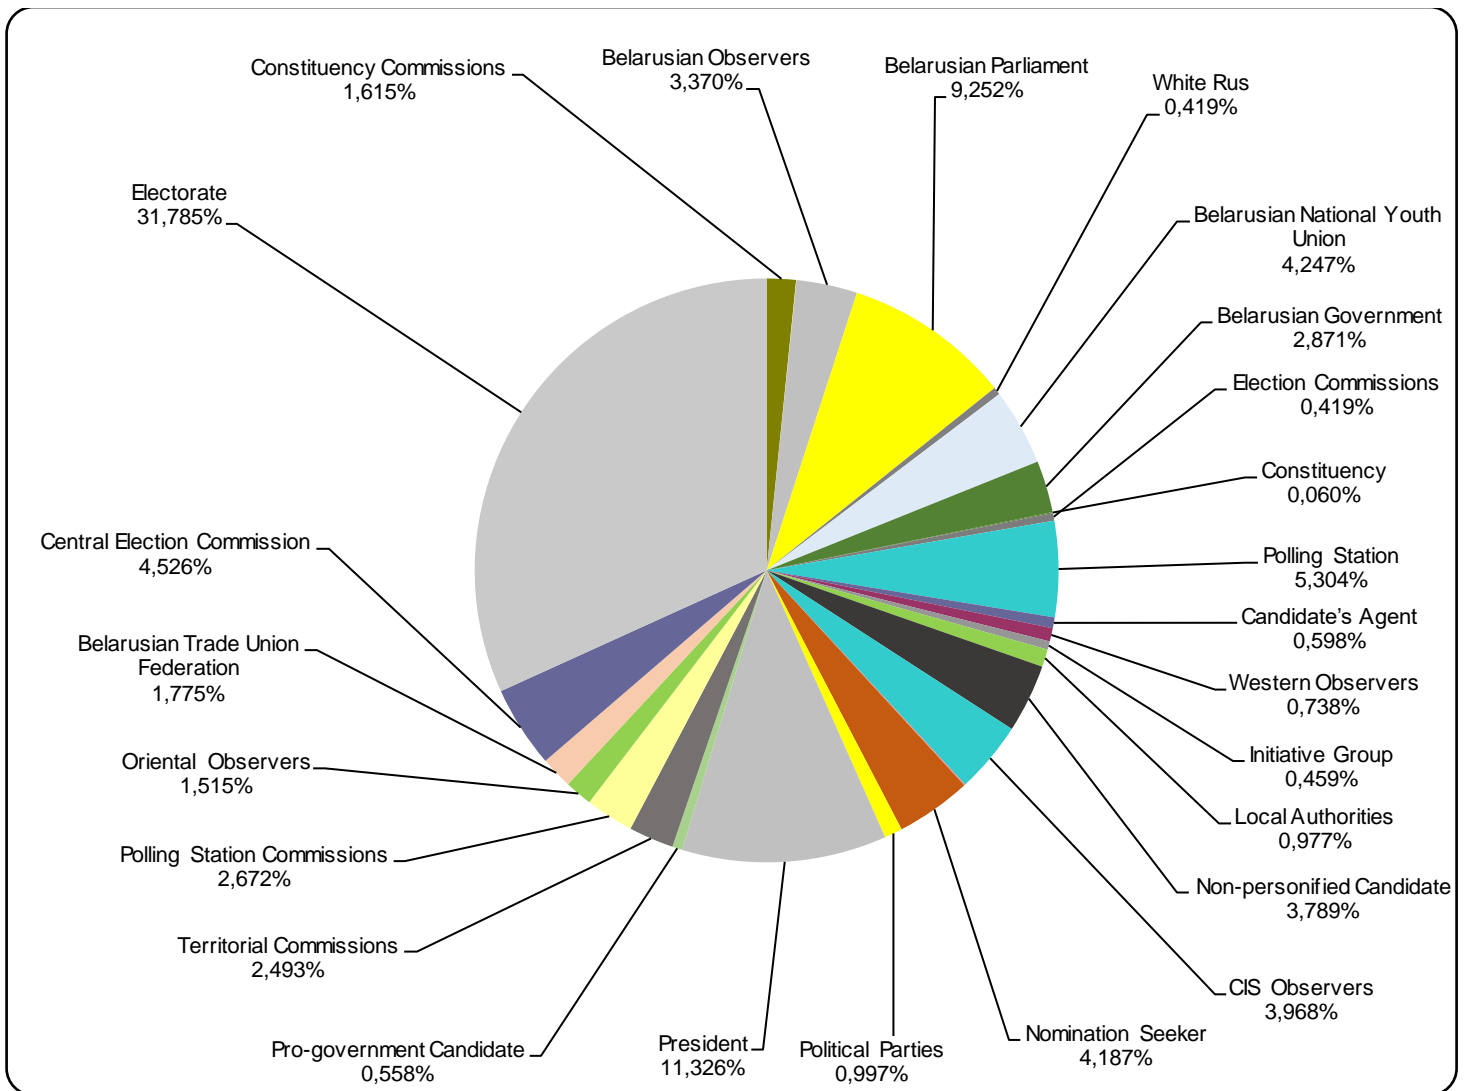

Nashi Novosti (Our News) news programme on ONT TV station

Naviny-rehijon (Regional News) of the Mahiloŭ Regional TV

Measured in hours, minutes, seconds (0:02:45)

Naviny-rehijon (Regional News) of the Mahiloŭ Regional TV

Radyjofakt (Radiofact) on the 1st Channel of the National Radio

Measured in hours, minutes, seconds (0:02:45)

Radyjofakt (Radiofact) on the 1st Channel of the National Radio

Belarus Segodnya (Belarus Today)