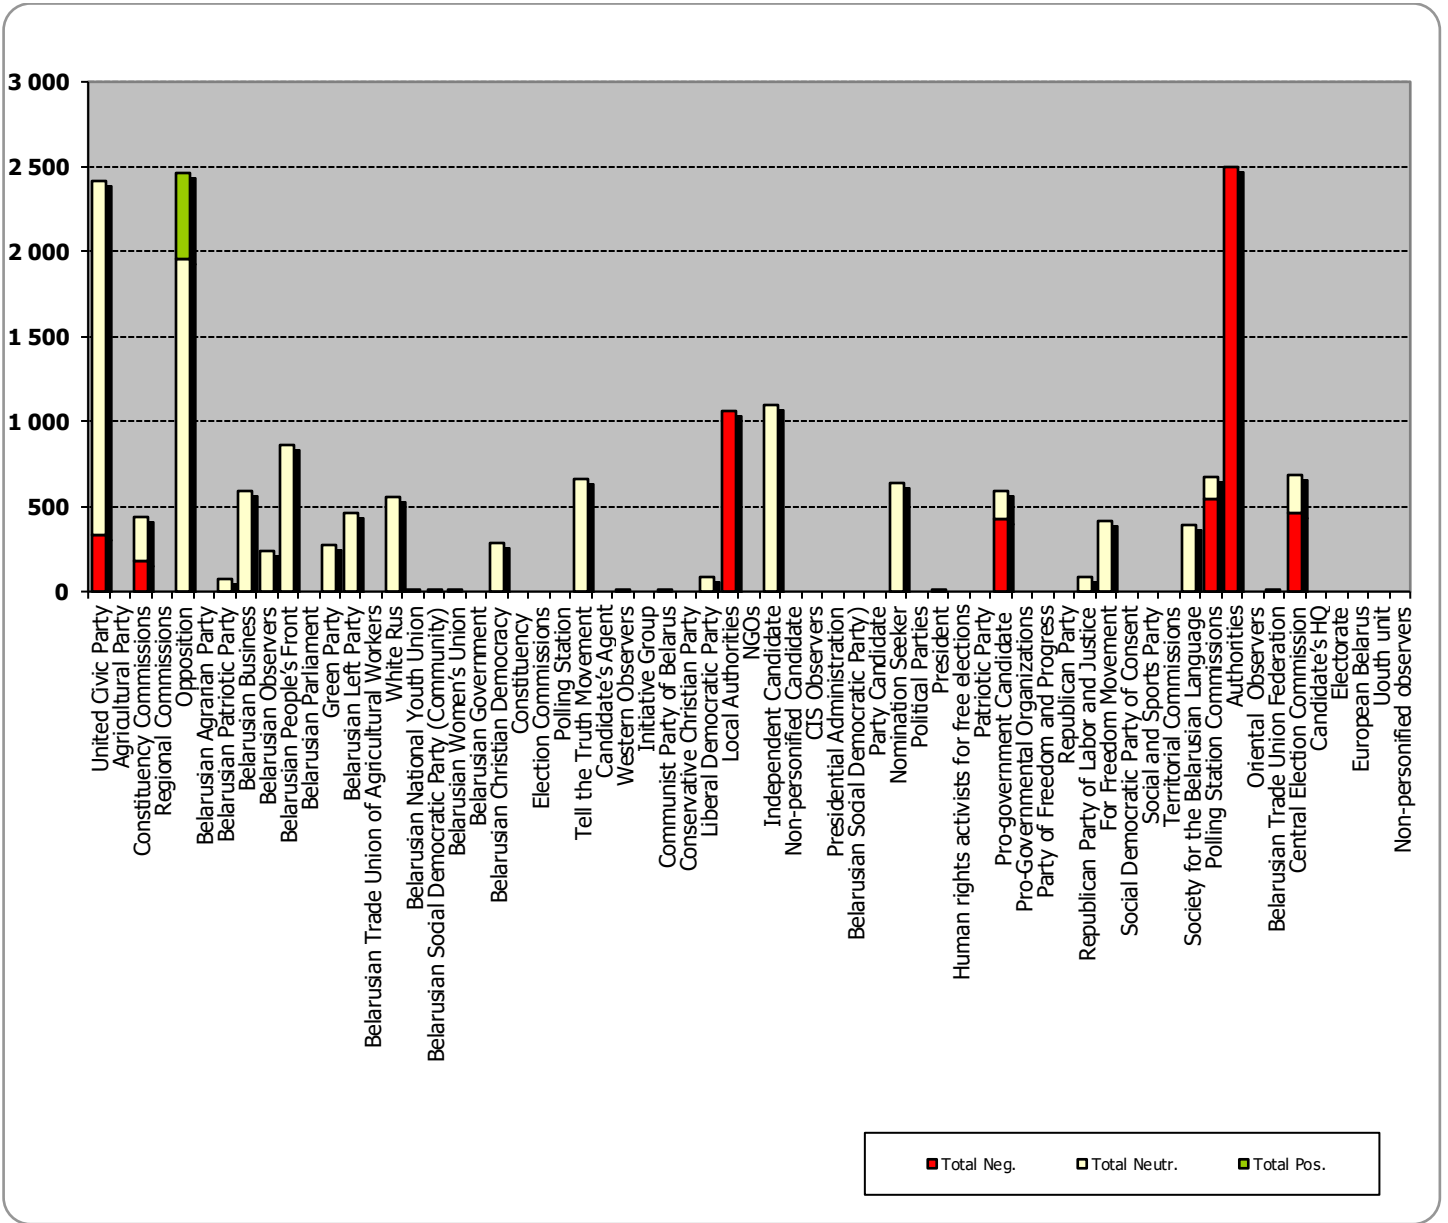

Narodnaja Vola (People's Will)