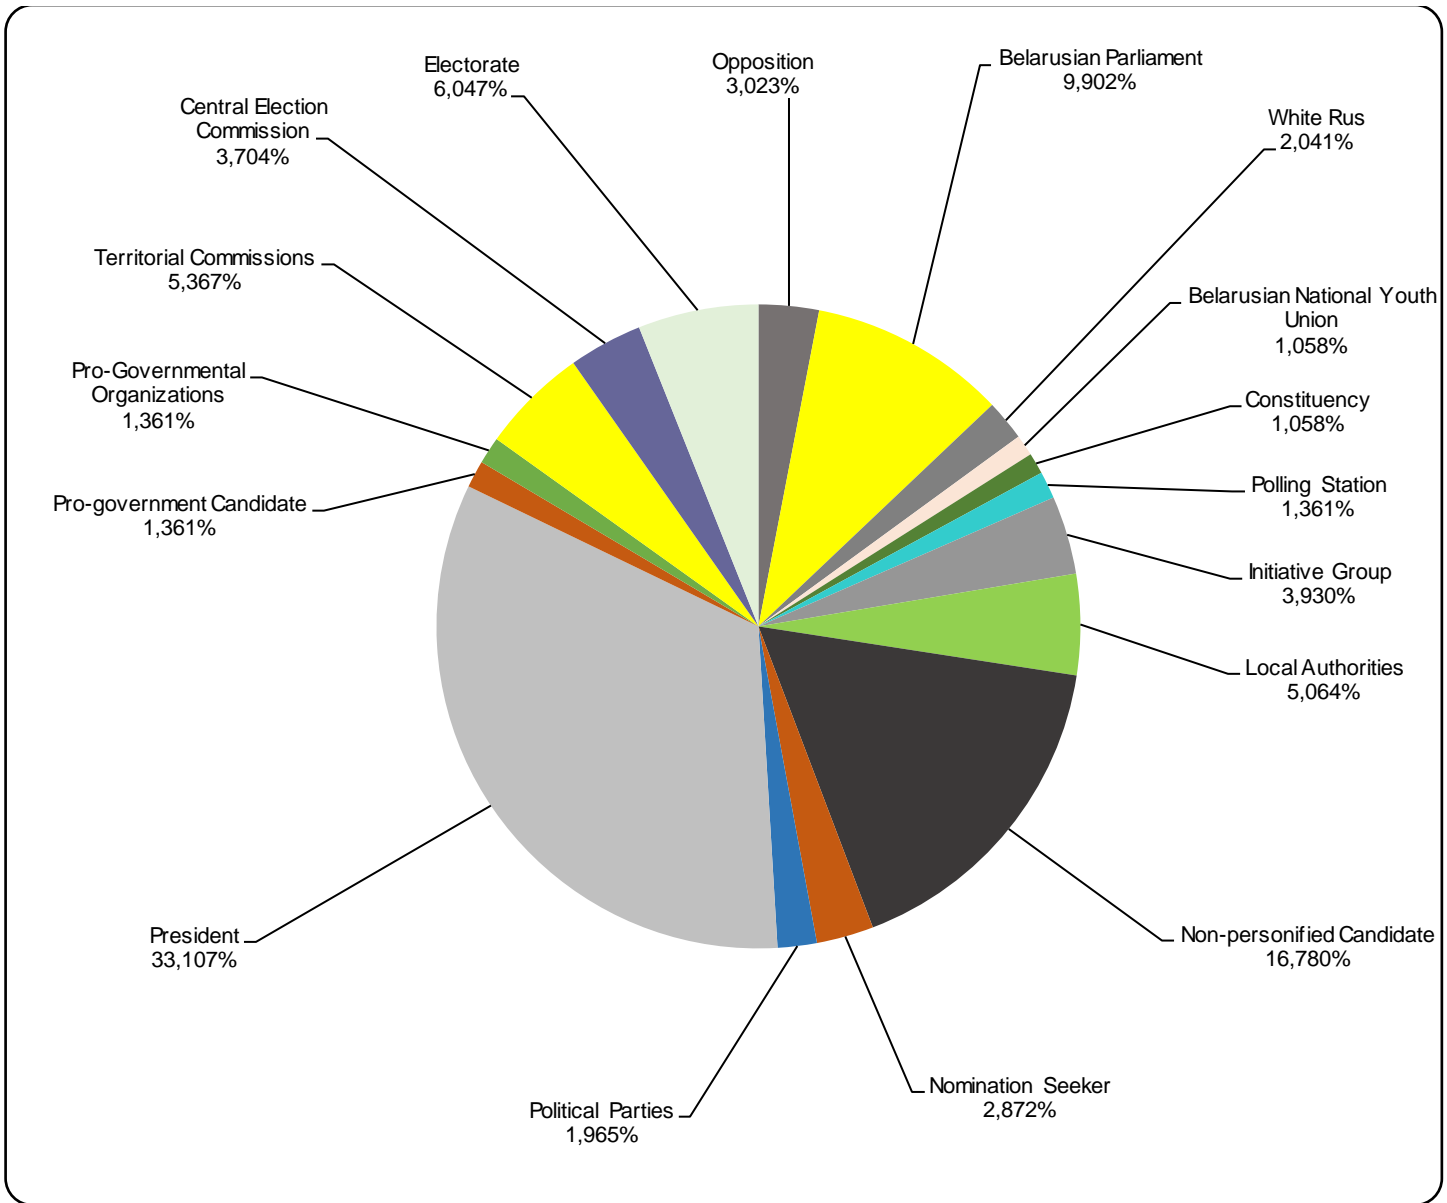

“Kontury” programme on ONT TV station

Measured in hours, minutes, seconds (0:02:45)