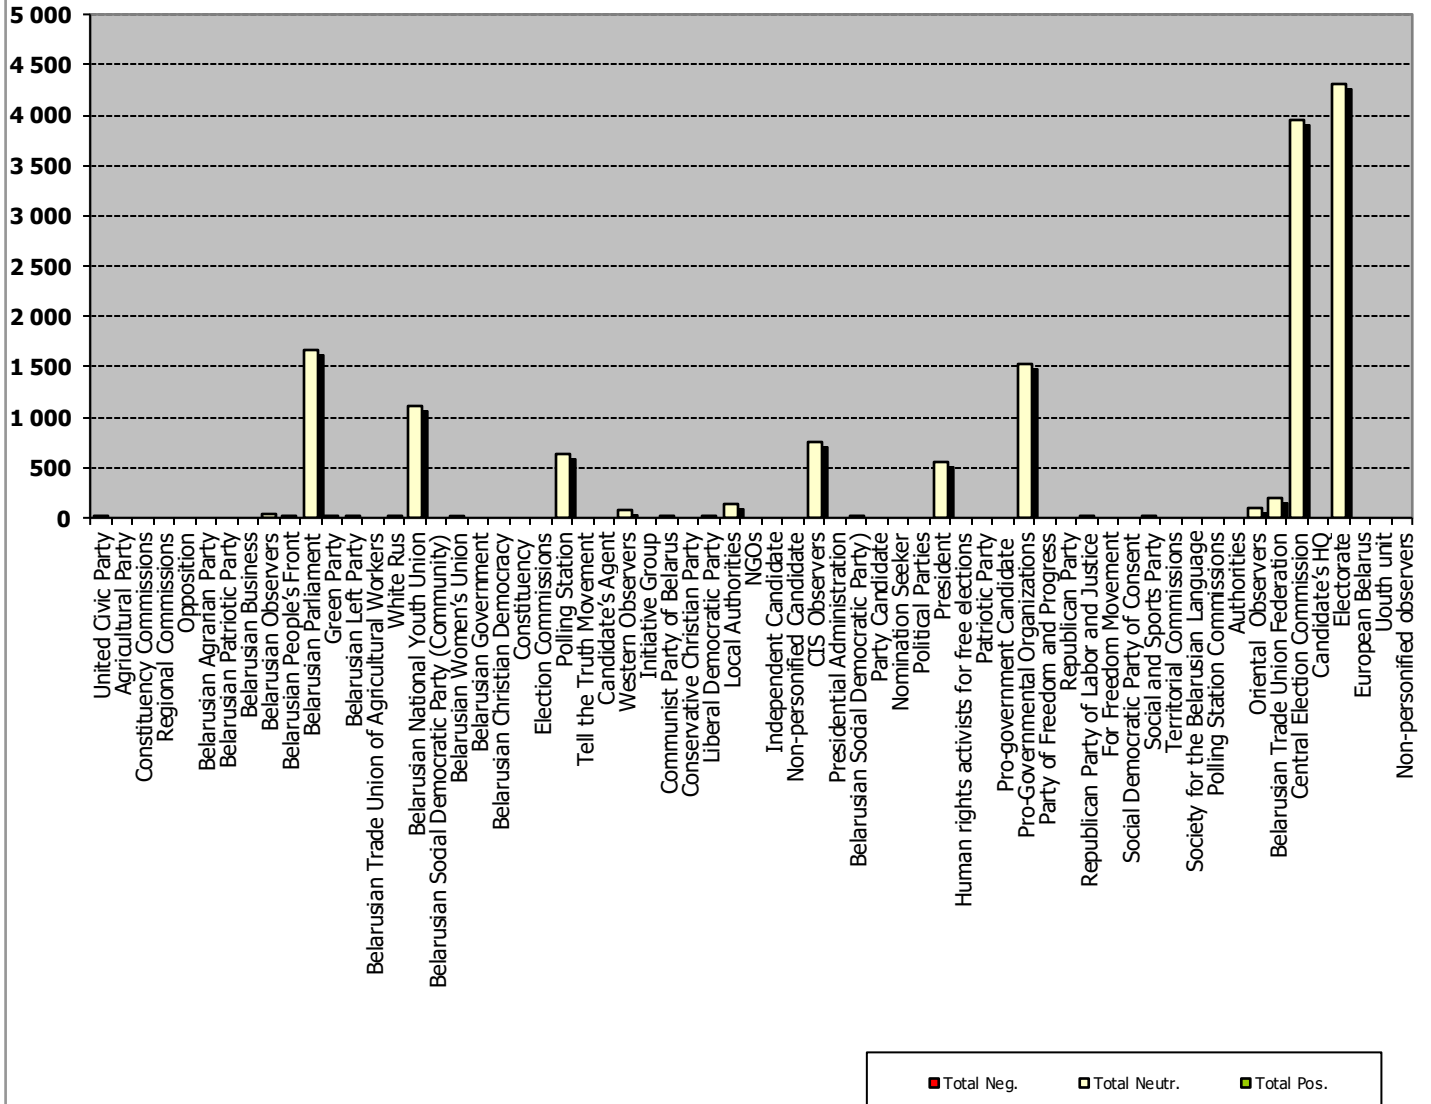

Radyjofakt (Radiofact) on the 1st Channel of the National Radio

Measured in hours, minutes, seconds (0:02:45)

Radyjofakt (Radiofact) on the 1st Channel of the National Radio

Belarus Segodnya (Belarus Today)

Measured in cm2

Belarus Segodnya (Belarus Today)

ZVIAZDA

Measured in cm2

ZVIAZDA

The Komsomolskaya Pravda v Belorussii (YCL Truth in Belarus)

Measured in cm2

The Komsomolskaya Pravda v Belorussii (YCL Truth in Belarus)